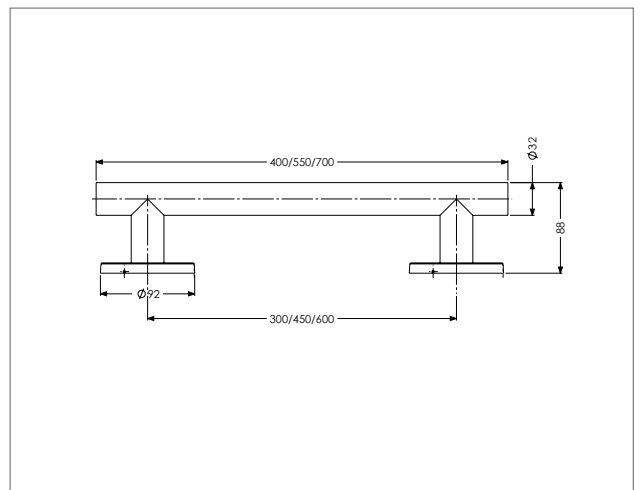

## Product Overview

AKW's Straight Stainless Steel Grab Rails offer stability to people with reduced mobility when moving around the bathroom, entering/exiting the shower, or lowering down to/rising from the toilet.

## Features & Benefits

- + Available in 300 / 450 / 600mm lengths
- + Tubular rail with 32mm diameter offers support to people when moving around the bathroom
- + Offered in two contemporary finishes – brushed stainless steel or matt black
- + Matt black finish offers colour contrast if required for people living with visual impairment
- + Strong and durable 304 stainless steel construction ensures rails provide a maximum weight capacity of 150kg / 23.5st
- + 9 fixing points available per wall bracket offering flexibility to fit multiple screws where needed; each rail has 2 wall brackets
- + All fixing points are concealed by a removable bracket cover which makes the rail easier to clean and protects internal components from exposure to water, dust, and dirt
- + Minimalist, contemporary design able to withstand everyday use
- + Quick and easy-to-install, wall fixings not supplied

## Technical Specification

- + **Construction Material:** 304 stainless steel
- + **Rail Lengths:** 300 / 450 / 600mm
- + **Rail Diameter:** 32mm
- + **Wall Clearance:** 56mm
- + **Maximum Weight Load:** 150kg / 23.5st
- + **Wall Fixing Points:** 9 per bracket, 18 per rail
- + **Colour / Finish:** Brushed stainless steel or matt black
- + **Fixings not supplied**