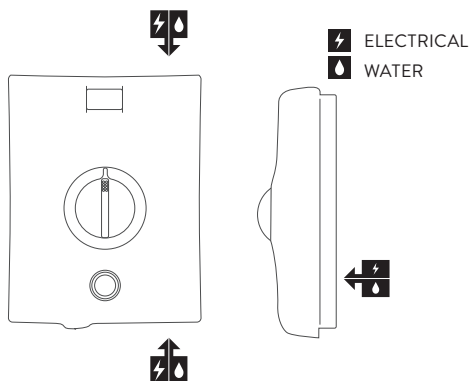

AQUALISA

QUARTZ™

ELECTRIC SHOWER

QZE8511

ELECTRIC 8.5KW WITH ADJUSTABLE HEAD
- GRAPHITE/CHROME

DIMENSIONAL DRAWINGS

CONNECTIONS

AQUALISA

QUARTZ™

ELECTRIC SHOWER

QZE8511

ELECTRIC 8.5KW WITH ADJUSTABLE HEAD
- GRAPHITE/CHROME

TECHNICAL SPECIFICATIONS

Power	8.5KW
Minimum pressure	0.9 bar
Maximum pressure	10 bar
Recommended maximum pressure	3 bar
Water entry points	Top, bottom and rear right
Cable entry points	Top, bottom and rear right
Inlet fitting connections	15mm compression
Outlet fitting connections	1/2" BSP thread
Electric requirements	Supply voltage 230 – 240V, MCB rating of 40AMP
Water system	Mains cold system
Features	Intuitive single dial
	Push button start/stop
	Rotary controls
	Heat safety features
	Phased shut down
	Heat sensor
	105mm handset, 5 spray patterns
Colour	Graphite/Chrome
Guarantee period	Shower unit – 2 years
	Shower head and kit – 2 years
Approvals	CE Marking
	BEAB
	European Water Label
	ERP Directive