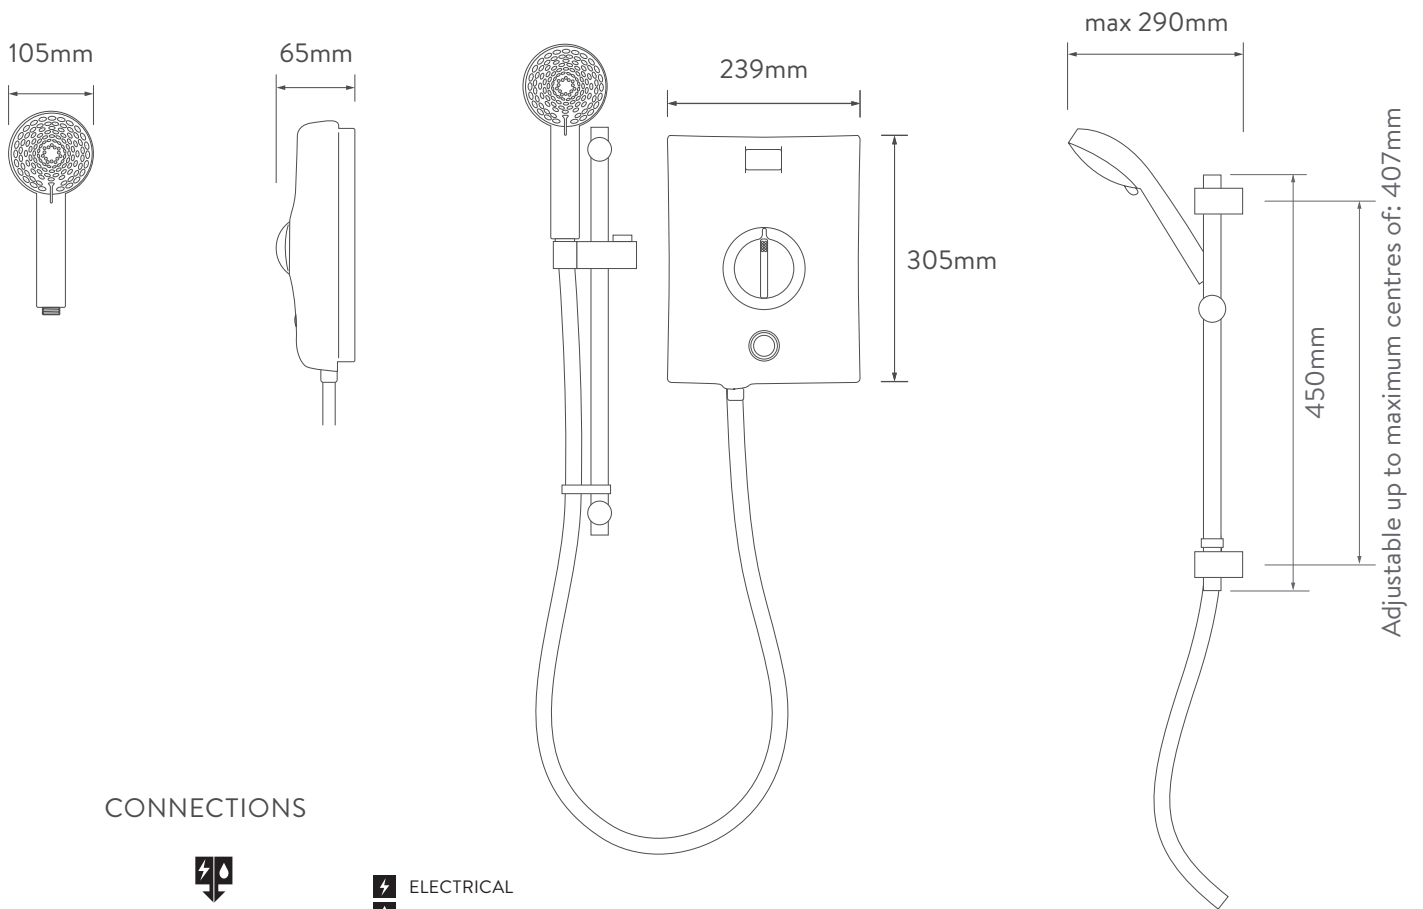

AQUALISA

QUARTZ™

ELECTRIC SHOWER

ELECTRIC 9.5KW WITH ADJUSTABLE HEAD
- CHROME

.....

DIMENSIONAL DRAWINGS

CONNECTIONS

AQUALISA

QUARTZ™

ELECTRIC SHOWER

QZE9501

ELECTRIC 9.5KW WITH ADJUSTABLE HEAD
- CHROME

TECHNICAL SPECIFICATIONS

Power	9.5KW
Minimum pressure	0.9 bar
Maximum pressure	10 bar
Recommended maximum pressure	3 bar
Water entry points	Top, bottom and rear right
Cable entry points	Top, bottom and rear right
Inlet fitting connections	15mm compression
Outlet fitting connections	1/2" BSP thread
Electric requirements	Supply voltage 230 – 240V, MCB rating of 40AMP
Water system	Mains cold system
Features	Intuitive single dial
	Push button start/stop
	Rotary controls
	Heat safety features
	Phased shut down
	Heat sensor
	105mm handset, 5 spray patterns
Colour	Chrome
Guarantee period	Shower unit – 2 years
	Shower head and kit – 2 years
Approvals	CE Marking
	BEAB
	European Water Label
	ERP Directive