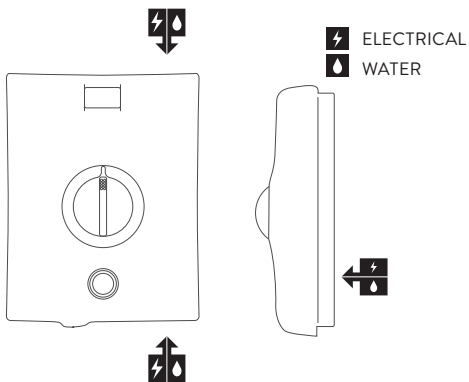

AQUALISA

QUARTZ™

ELECTRIC SHOWER

ELECTRIC 9.5KW WITH ADJUSTABLE HEAD
- CHROME

.....

DIMENSIONAL DRAWINGS

CONNECTIONS

AQUALISA

QUARTZ™

ELECTRIC SHOWER

QZE9501

ELECTRIC 9.5KW WITH ADJUSTABLE HEAD
- CHROME

TECHNICAL SPECIFICATIONS

Power	9.5KW
Minimum pressure	0.9 bar
Maximum pressure	10 bar
Recommended maximum pressure	3 bar
Water entry points	Top, bottom and rear right
Cable entry points	Top, bottom and rear right
Inlet fitting connections	15mm compression
Outlet fitting connections	1/2" BSP thread
Electric requirements	Supply voltage 230 – 240V, MCB rating of 40AMP
Water system	Mains cold system
Features	Intuitive single dial
	Push button start/stop
	Rotary controls
	Heat safety features
	Phased shut down
	Heat sensor
	105mm handset, 5 spray patterns
Colour	Chrome
Guarantee period	Shower unit – 2 years
	Shower head and kit – 2 years
Approvals	CE Marking
	BEAB
	European Water Label
	ERP Directive