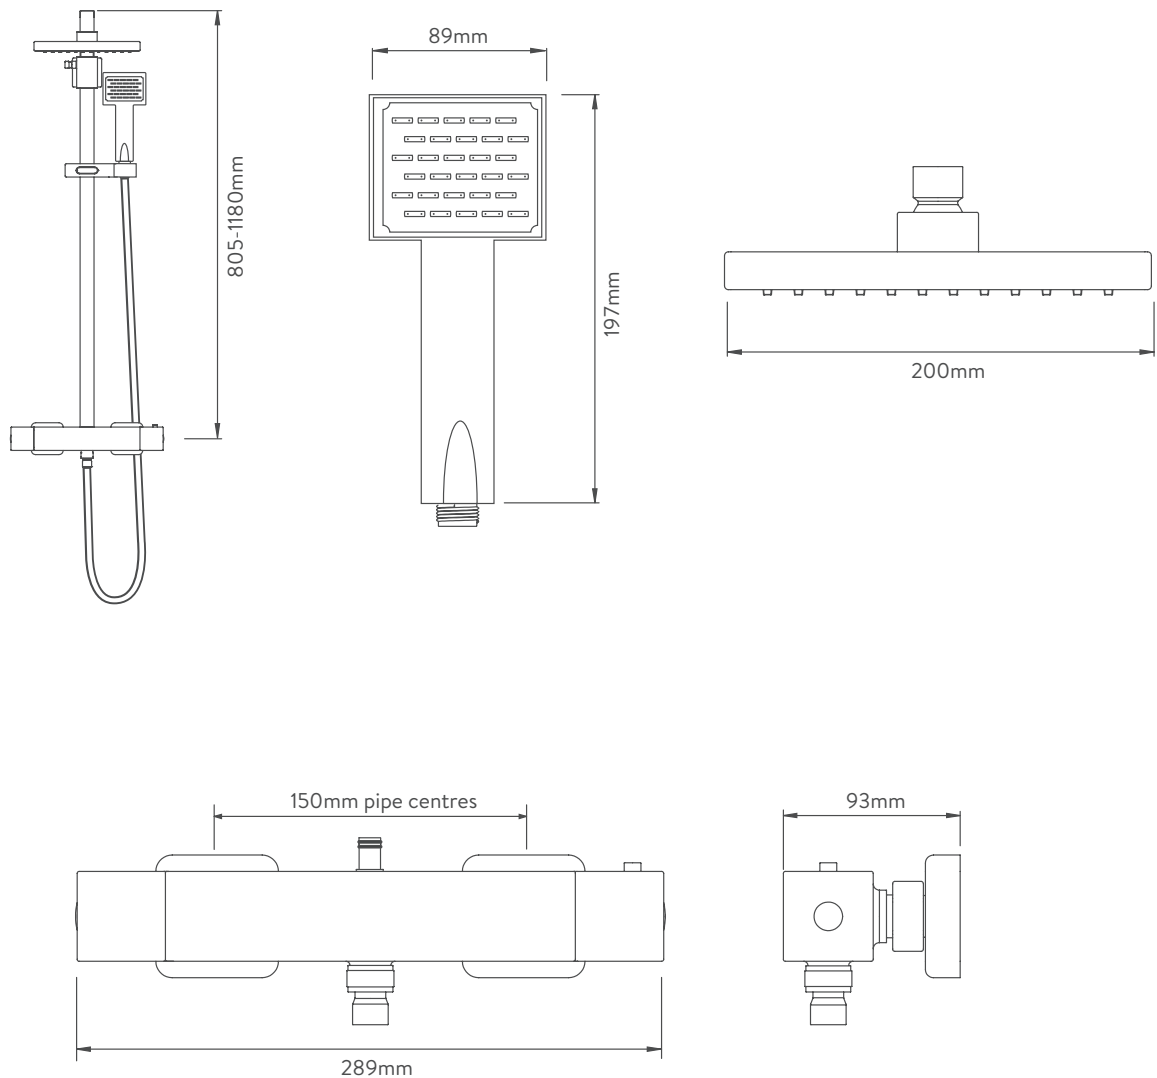

AQUALISA

SAFE TOUCH SQUARE SHOWER COLUMN

AQSQBAR2.MB

HP
MATT BLACK

DIMENSIONAL DRAWINGS

AQUALISA

SAFE TOUCH SQUARE SHOWER COLUMN

HP
MATT BLACK

TECHNICAL SPECIFICATIONS

Minimum pressure requirements	1 bar
Maximum pressure requirements	5 bar
Flow rates @ 3 bar	Adjustable head: 12.2 l/min Fixed head: 9.7 l/min
Inlet fitting connections	3/4" Threaded
Rear inlet supply positions	150mm centres
Outlet connections	1/2" Thread
Valve inlet centres	150mm centres
Supply temperature	Max 65°C
Water system	High Pressure
Features	Separate temperature control with override button for extra safety
	Brass "Safe Touch" body
	Flow control with integral diverter to switch between shower heads
	Includes Easy fit wall brackets
	Soft rub nozzles for easy cleaning
	1 + 1 spray patterns
	Adjustable telescopic shower column 805mm - 1180mm
	200mm fixed drencher head, 89mm adjustable head
1.5m Matt Black smooth hose	
Colour	Matt Black
Guarantee period	5 years