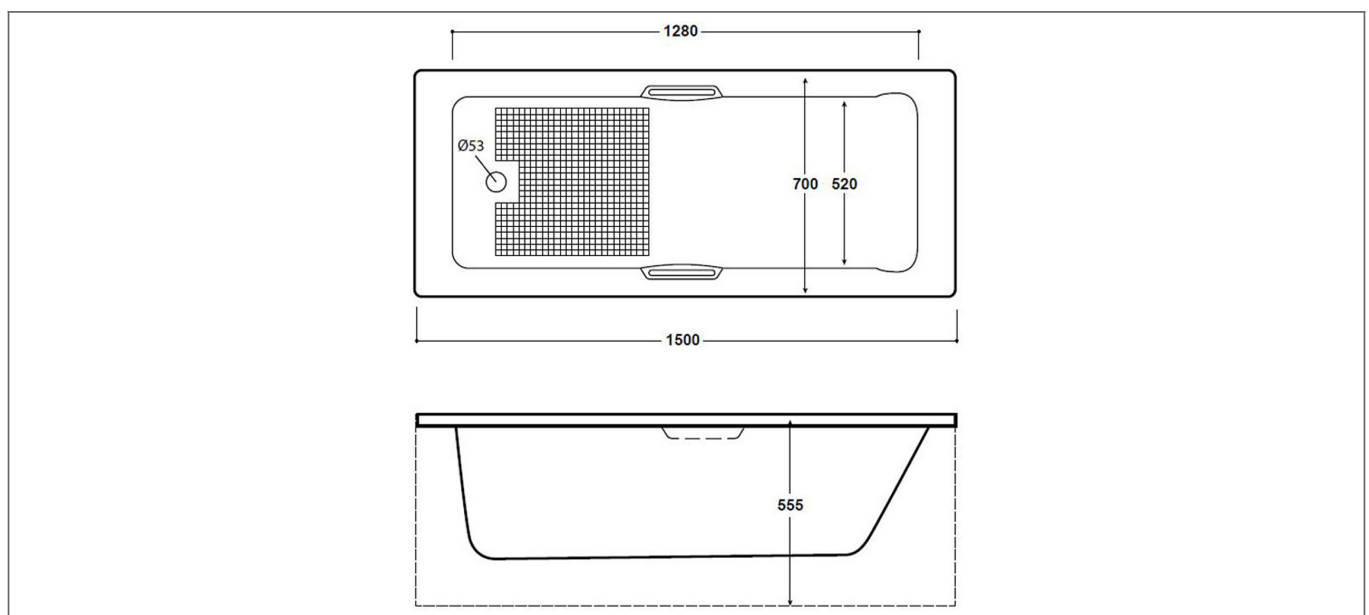

# Technical Datasheet

Product Code: 237GR1500-5

Product Description: Arley Granada 1500mm No Tap Holes 5mm Single Ended Bath

## Specification

Material:	Acrylic
Style:	Modern
Shape:	Rectangular
Number Of Tap Holes:	0
Overflow Included:	Yes
Waste Included:	No
Bath Thickness:	5 mm
Product Guarantee:	10 Years
Water Capacity (litres):	140

## Key Features

- Sleek lines add an element of style to your bathroom
- Manufactured from high quality 5mm acrylic
- Anti slip & twin grips are included for added safety feature
- Ideal for free standing mixer use but can be drilled if needed
- Leg set included for a quick & easy installation
- Panels & wastes are available to purchase from Arley
- Alternatively available in 8mm, 1675 & 1700mm

## Technical Drawing

Dimensions: All measurements are in millimetres and are subject to normal manufacturing variations.

Due to a continuing development programme to improve design and performance, we reserve all rights to vary specifications without prior notice. Please note, all accessories are for photographic purposes only.