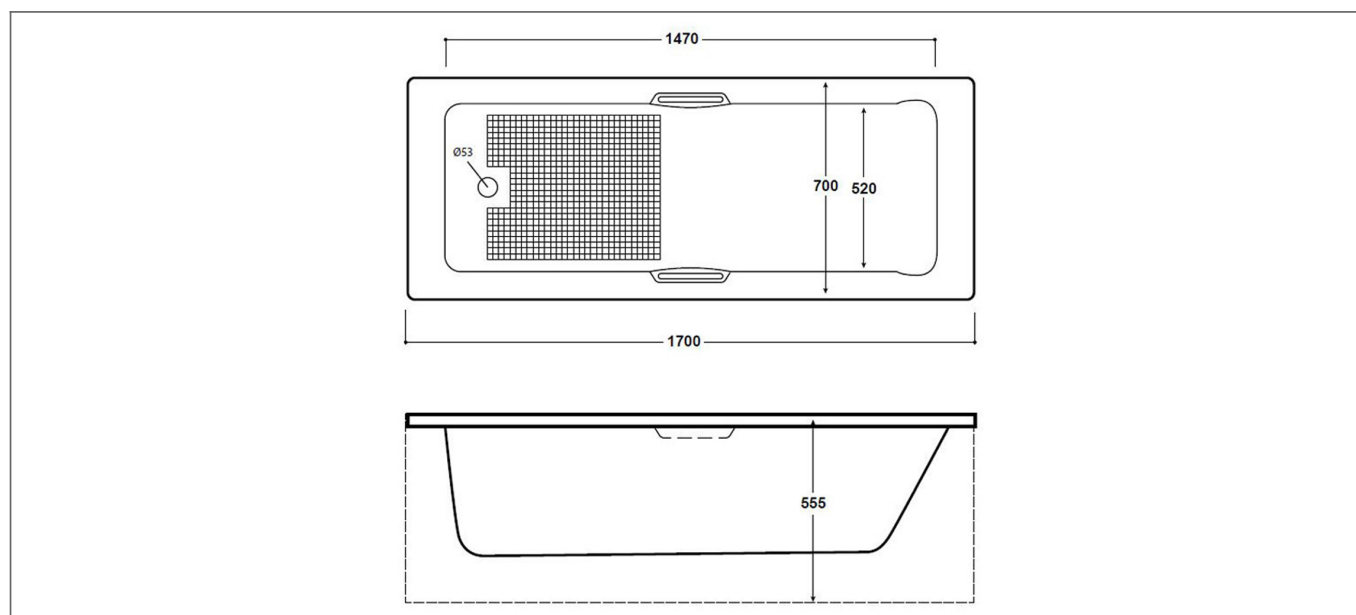

Technical Datasheet

Product Code: 237GR1700-5

Product Description: Arley Granada 1700mm No Tap Holes 5mm Single Ended Bath

Specification

Material:	Acrylic
Style:	Modern
Shape:	Rectangular
Number Of Tap Holes:	0
Overflow Included:	Yes
Waste Included:	No
Bath Thickness:	5 mm
Product Guarantee:	10 Years
Water Capacity (litres):	140

Key Features

- Sleek lines add an element of style to your bathroom
- Manufactured from high quality 5mm acrylic
- Anti slip & twin grips are included for added safety feature
- Ideal for free standing mixer use but can be drilled if needed
- Leg set included for a quick & easy installation
- Panels & wastes are available to purchase from Arley
- Alternatively available in 8mm, 1500 & 1675mm

Technical Drawing

Dimensions: All measurements are in millimetres and are subject to normal manufacturing variations.

Due to a continuing development programme to improve design and performance, we reserve all rights to vary specifications without prior notice. Please note, all accessories are for photographic purposes only.