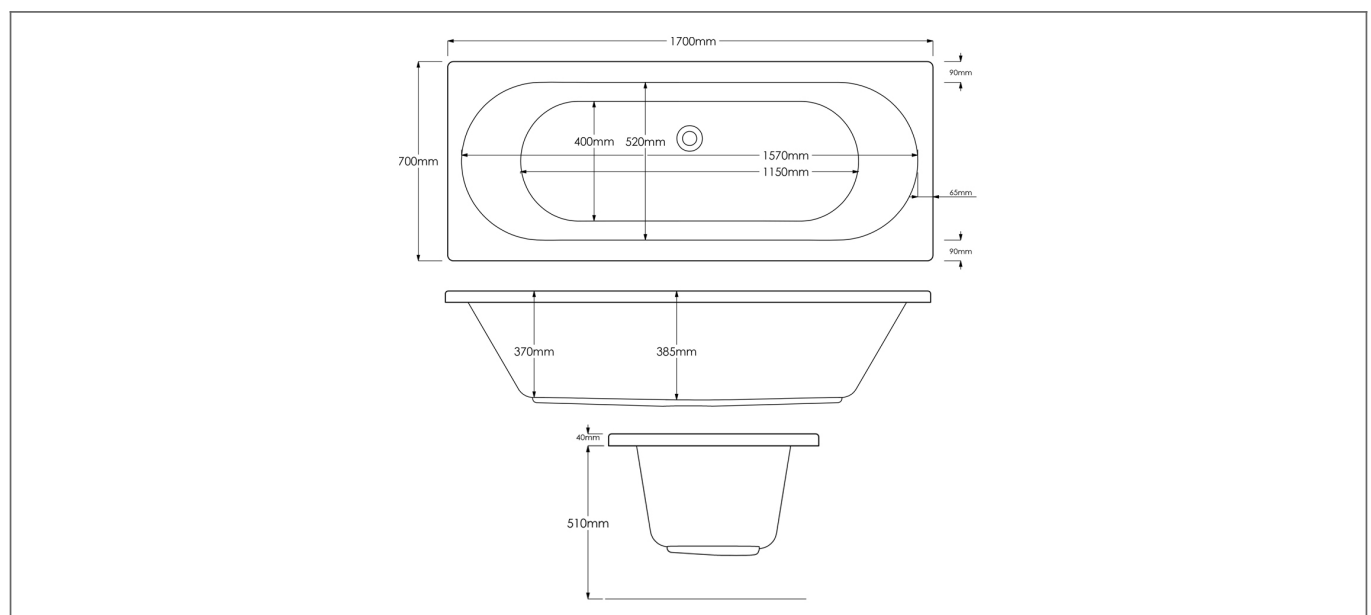

Technical Datasheet

Product Code: 237BC1770-N

Product Description: ARLEY Cronus Bath NTH 1700x700 (Round)

Specification

Material:	Acrylic
Style:	Modern
Shape:	Rectangular
Number Of Tap Holes:	0
Overflow Included:	No
Waste Included:	No
Bath Thickness:	5 mm
Product Guarantee:	10 Years

Key Features

- Sleek lines add an element of style to your bathroom
- Manufactured from high quality 5mm acrylic sheet
- Overflow included to prevent any bathroom accidents
- Features 2 identical back rests for added bathing comfort
- Includes encapsulated baseboard for added strength
- Metal leg set included for a quick installation
- Alternatively available in 1700x750 & 1800x800mm

Technical Drawing

Dimensions: All measurements are in millimetres and are subject to normal manufacturing variations.

Due to a continuing development programme to improve design and performance, we reserve all rights to vary specifications without prior notice. Please note, all accessories are for photographic purposes only.