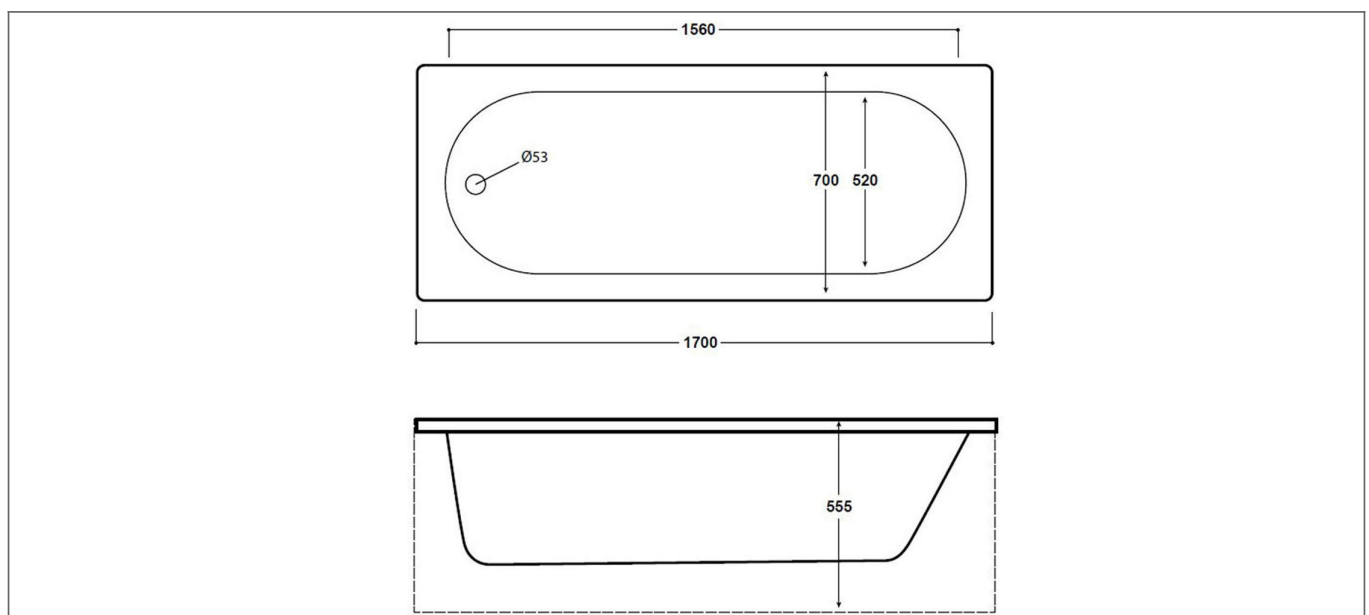

# Technical Datasheet

Product Code: 237CAS17PF

Product Description: Arley Cascade 1700mm No Tap Holes Premier Finish Single Ended Bath

## Specification

Material:	Acrylic
Style:	Modern
Shape:	Rectangular
Number Of Tap Holes:	0
Overflow Included:	Yes
Waste Included:	No
Bath Thickness:	8 mm
Product Guarantee:	10 Years
Water Capacity (litres):	190

## Key Features

- Sleek lines add an element of style to your bathroom
- Manufactured from high quality white acrylic
- Features heavily reinforced finish on underside of bath
- Finish provides exceptional strength & heat retention
- Ideal for free standing mixer use but can be drilled if needed
- Panels & wastes are available to purchase from Arley
- Available in 1500 & 1600mm with standard finish option

## Technical Drawing

Dimensions: All measurements are in millimetres and are subject to normal manufacturing variations.

Due to a continuing development programme to improve design and performance, we reserve all rights to vary specifications without prior notice. Please note, all accessories are for photographic purposes only.