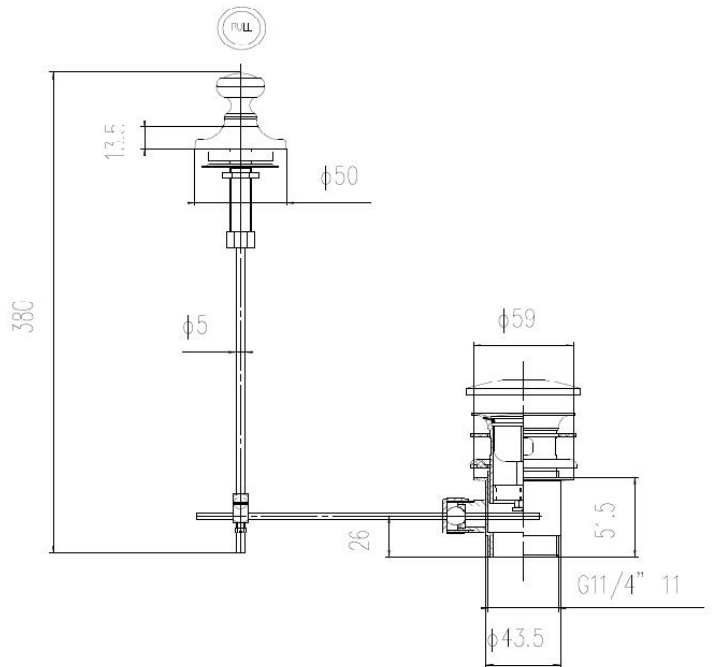

B A Y S W A T E R

London W.2

CODE: BAYW413

DESCRIPTION: Pull-Up Waste

CATEGORY: Wastes & Extras

PRODUCT DIMENSIONS

Height (mm)	Width (mm)	Length (mm)	Depth (mm)	Nett Wgt Kg
44	50		50	0.71

PACKAGING DIMENSIONS

Height (mm)	Width (mm)	Depth (mm)	Gross Wgt Kg
75	83	395	0.71

PACKAGING DATA

Box Colour	White Cardboard Box		
Box Qty	1	Label Colour	White Label
Label Size	100 x 50	Label Qty	1

OUTER BOX DIMENSIONS (If Applicable)

Height (mm)	Width (mm)	Length (mm)	Depth (mm)	Gross Wgt Kg
Barcode	5055275889589			

PRODUCT DETAILS

Country of Origin	United Kingdom	CE Certification	N/A
Fitting Instruction	Yes	Colour/Finish	Chrome
Product Material	Brass	Product Diameter	59mm
Heating Element Wattage	Not Applicable	Connection Size	1 1/4"