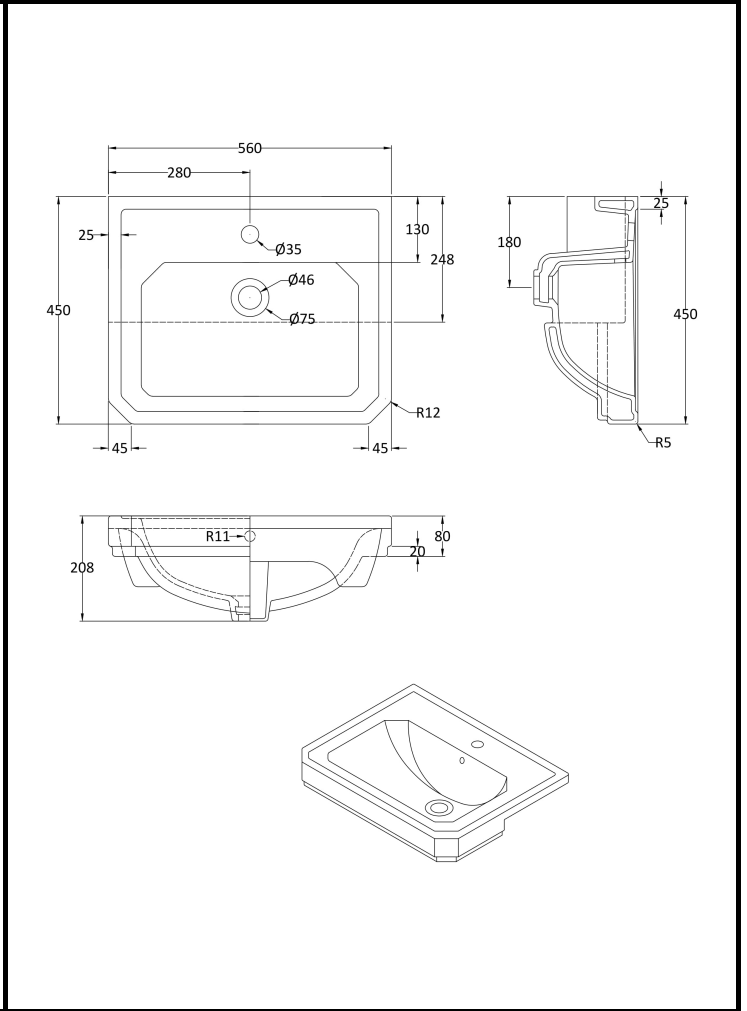

B A Y S W A T E R

London W.2

CODE: BAYC026

DESCRIPTION: 560mm S/Recess Basin 1Th

CATEGORY: Ceramics

PRODUCT DIMENSIONS			
Height (mm)	Width (mm)	Depth (mm)	Nett Wgt Kg
208	560	450	14.6

PACKAGING DIMENSIONS			
Height (mm)	Width (mm)	Depth (mm)	Gross Wgt Kg
220	460	570	15.2

PACKAGING DATA			
Box Colour	Brown Cardboard Box		
Box Qty	1	Label Colour	White Label
Label Size	100 x 50	Label Qty	2

OUTER BOX DIMENSIONS (If Applicable)			
Height (mm)	Width (mm)	Depth (mm)	Gross Wgt Kg
Barcode	5056211869252		

PRODUCT DETAILS			
Country of Origin	China		
Fitting Instruction	No	Colour	White

Certification	CE	WRAS	N/A	WRAS Number	N/A
Product Material	Vitreous China				

PANS/BIDETS			
Trap Style	Not Applicable	Includes Seat	Not Applicable

BASINS			
Tap Hole	One Taphole	Chain Stay Hole	No
Template	Yes Supplied	Waste Type Req'd	Slotted
Overflow Incl.	Yes	Overflow Cover	Yes
Inner Bowl Depth	110mm	Inner Bowl Width	430mm
Inner Bowl Height	110mm		