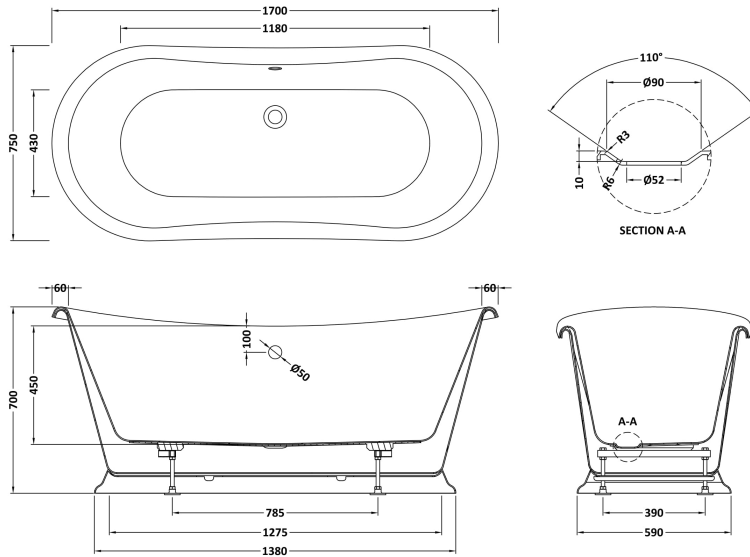

## PRODUCT DIMENSIONS

Length (mm)	Width (mm)	Height (mm)	Nett Wgt Kg
1700	750	700	41.5

## PACKAGING DIMENSIONS

Length (mm)	Width (mm)	Height (mm)	Gross Wgt Kg
1860	800	1200	42

## OUTER BOX DIMENSIONS (If Applicable)

Length (mm)	Width (mm)	Height (mm)	Gross Wgt Kg
Barcode	5056462620930		

## PRODUCT DETAILS

Country of Origin	Hong Kong	Certification	FSC	N/A	CE	N/A
Fitting Instruction	No	Material Colour Ref'	Plummett Grey			
Product Material	Acrylic	Material Thickness	20mm			
Volume (Ltr)	200L	Displaced Capacity	130L			
Leg Set Inc'	Legset Included	Waste Inc'	Waste Not Included			
Drilled/Undrilled	Undrilled For Taps	Includes Grips	No Grips Supplied			
Embossed	No	No of Tapholes	None			
Anti-Slip	No					