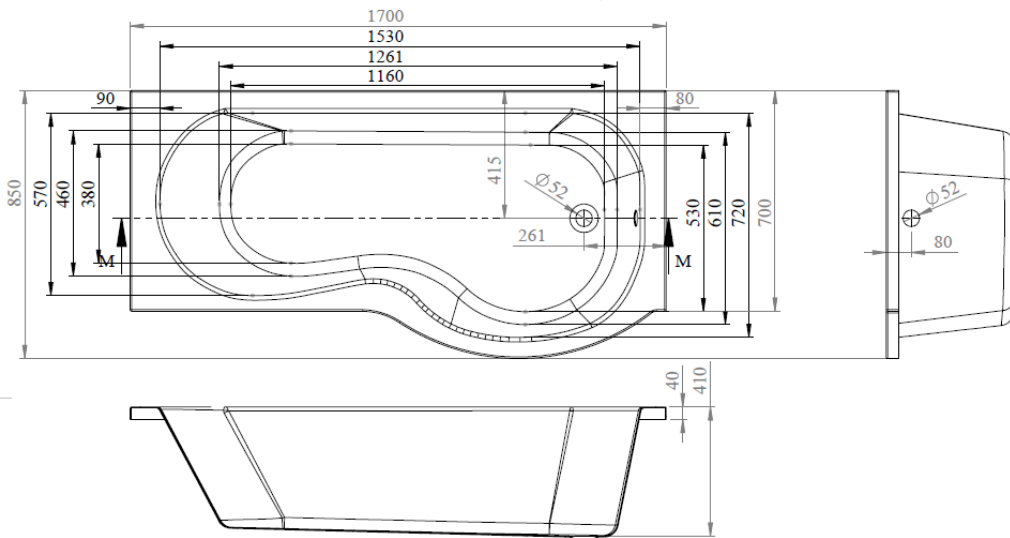

**CUSTOMER DATA SHEET**

SALES CODE: BAI018

DESCRIPTION: P Shaped Shower Bath RH 1700

### PRODUCT DIMENSIONS

Length (mm)	Width (mm)	Depth (mm)	Nett Wgt Kg
1700	850	415	29

### PACKAGING DIMENSIONS

Length (mm)	Width (mm)	Depth (mm)	Gross Wgt Kg
1700	900	415	19

### OUTER BOX DIMENSIONS (If Applicable)

Length (mm)	Width (mm)	Height (mm)	Gross Wgt Kg