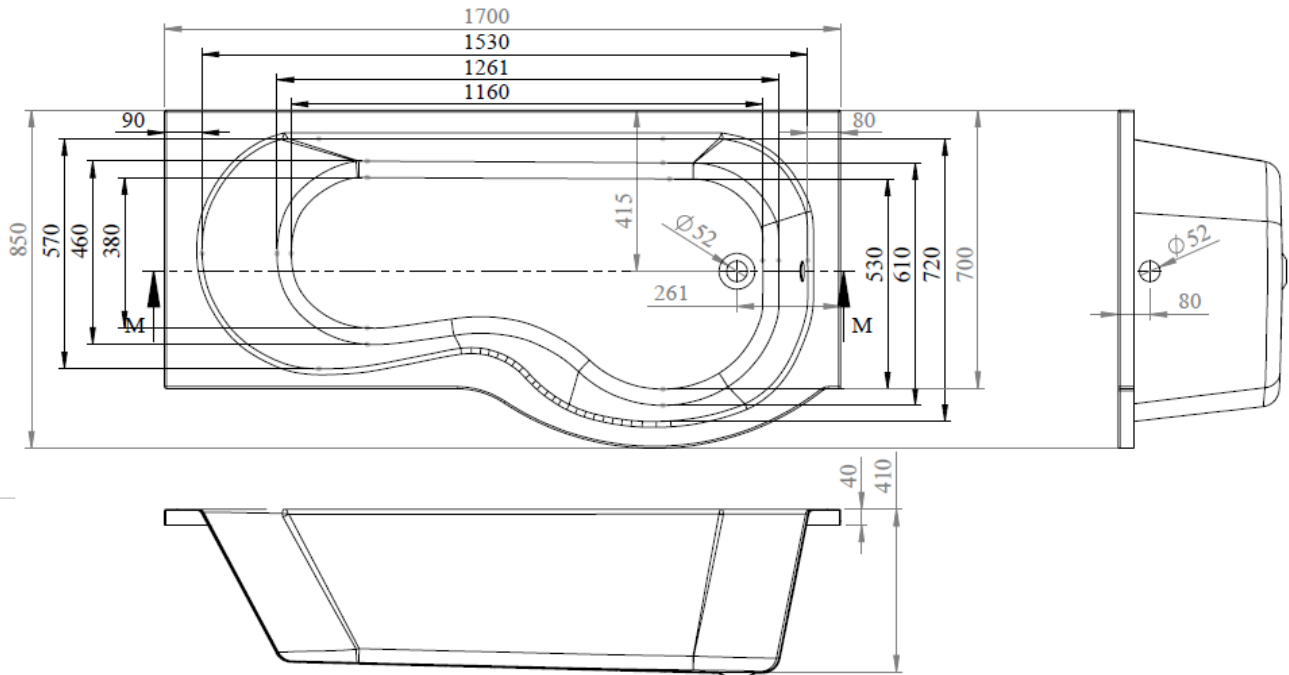

**CUSTOMER DATA SHEET**

SALES CODE: BAI018

DESCRIPTION: P Shaped Shower Bath RH 1700

### PRODUCT DIMENSIONS

Length (mm)	Width (mm)	Depth (mm)	Nett Wgt Kg
1700	850	415	29

### PACKAGING DIMENSIONS

Length (mm)	Width (mm)	Depth (mm)	Gross Wgt Kg
1700	900	415	19

### OUTER BOX DIMENSIONS (If Applicable)

Length (mm)	Width (mm)	Height (mm)	Gross Wgt Kg