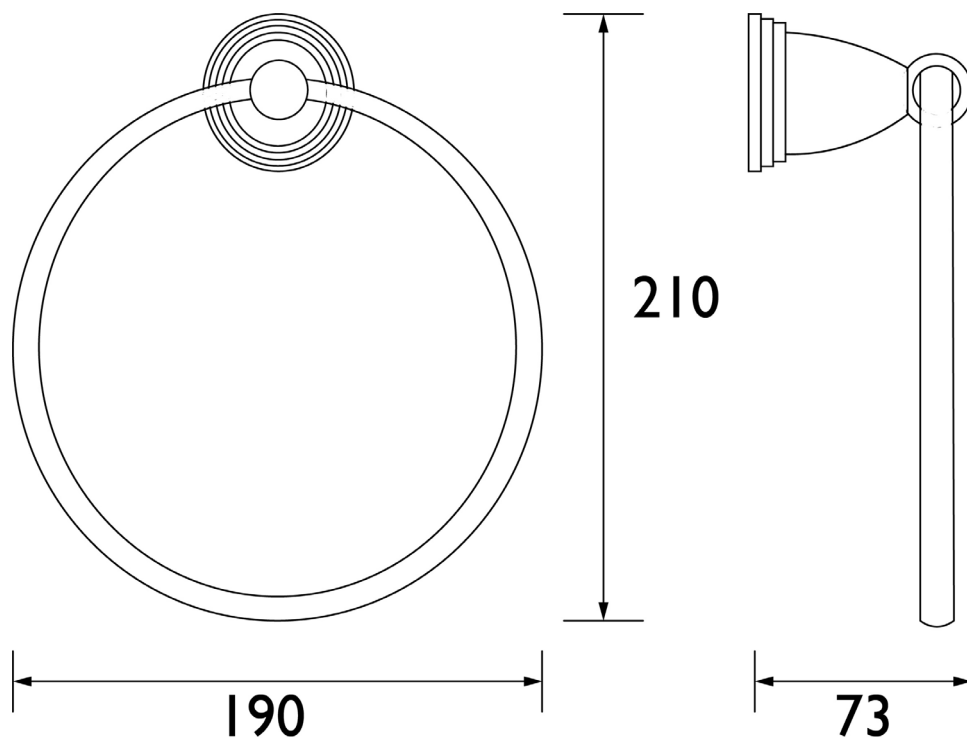

N2 RING C

Accessories
1901 Towel Ring Brass Chrome Plated

Specification

Main Construction Material:	Brass
Contemporary or Traditional:	Traditional
Finish:	Chrome

Dimensions (measurements in mm)

Features:

- Height 210mm
- Width 190mm
- Depth 73mm
- Solid Brass