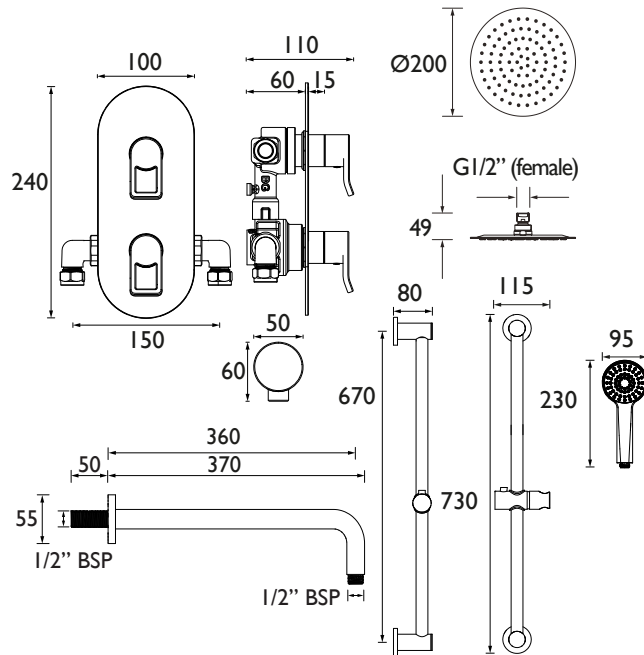

SAFFRON BB SHWR PK

SAFFRON Shower Range

Saffron Brushed Brass Concealed
Dual Control Shower Pack

Features:

- All in one box - pack includes shower valve with integral two outlet diverter, slimline 200mm round fixed head with shower arm, and shower kit with an adjustable riser rail plus a multi function handset and wall outlet.
- Rub clean handset and fixed head - limescale and debris build-up is quickly and easily removed by rubbing a finger or a cloth over the nozzles.
- On-trend brushed brass finish to make a statement in your bathroom.
- Slim design recessed shower valve will fit into a cavity space as small as 35mm for hassle-free installation.
- Dual control - Flow and temperature are operated separately giving accurate control of both.
- Cartridge can be accessed from the front for easy servicing.
- 15mm inlet connections.
- Fitting depth including plasterboard and tiles is 60mm - 75mm.
- 5-year parts and 1 year labour guarantee for peace of mind.
- Also available in chrome and black.
- Co-ordinating range of Bathroom taps available.

Product Certifications:

Specification

Finish/Colour:	Brushed Brass
Main Construction Material:	Brass; ABS
No of Controls:	2
Shower Type:	Dual Control
Shower Head Type:	Fixed Head and Adjustable Riser Kit
Valve/Cartridge Type:	Thermostatic Cartridge & 40mm Single Lever Cartridge
Maximum Hot Water Supply Temperature °C:	65
Plumbing System Suitability:	Suitable for all plumbing systems
Minimum Dynamic Pressure (bar):	0.2
Maximum Dynamic Pressure (bar):	5
Maximum Static Pressure (bar):	10
Connection Inlet:	15mm Compression
Connection Outlet:	G 1/2"
Isolation Valve Included:	No
Check Valve Included:	Yes

Dimensions (measurements in mm)

Flow Rates (l/min)

System Pressure (bar)	0.2	0.5	1	2	3	5
Through Handset (mixed)	2.7	5	7.3	7.8	8.9	9.8
Through Fixed Head (mixed)	3.6	5.9	6.5	8.1	8.5	9.6
Through Handset (without flow regulators)	3.1	5.8	8.7	12.9	16	21
Through Fixed Head (without flow regulators)	5.9	9.3	13.5	19.5	23.3	24.8