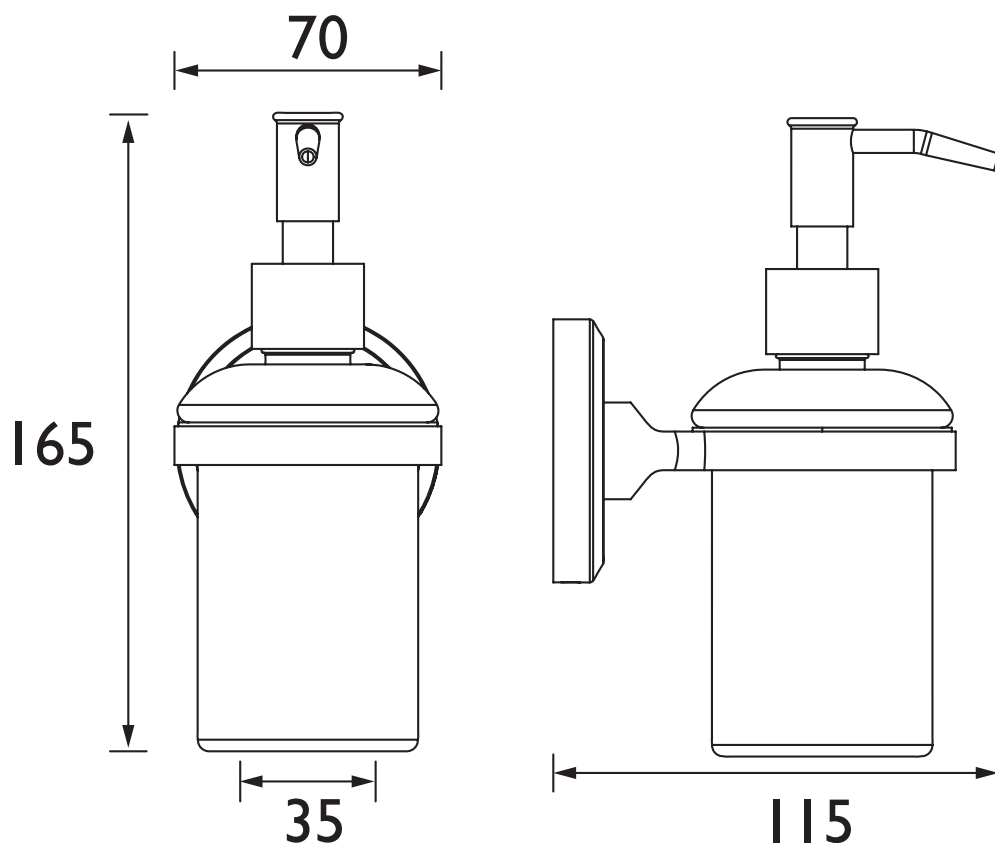

SO SOAP C

Accessories Solo Wall Mounted Frosted Glass Soap Dispenser Chrome Plated

Specification

Main Construction Material:	Brass
Contemporary or Traditional:	Contemporary
Mounting Type:	Wall Mounted

Features:

- Solid Brass Wall Mount & Bottle Holding Bracket
- Glass Bottle
- Plastic Hand Plunger Assembly

Product Certifications:

For more products, visit our website:
<http://www.bristan.com>

Dimensions (measurements in mm)