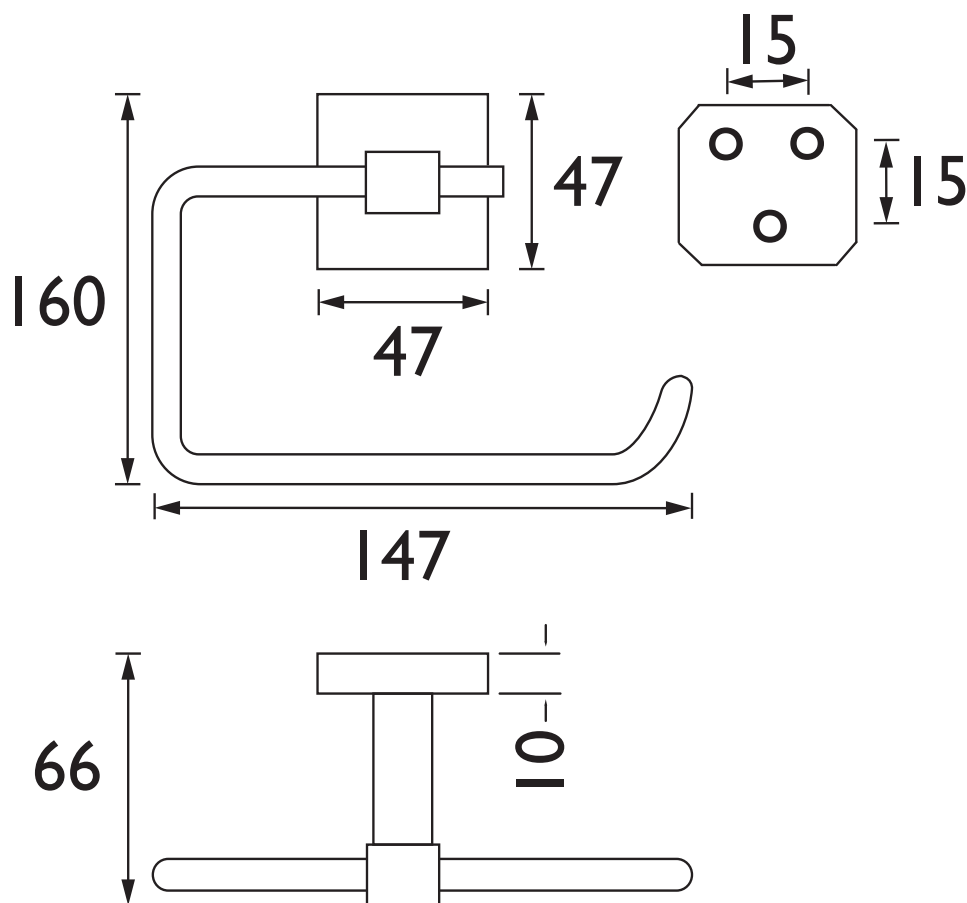

SQ ROLL BLK

Accessories Square Toilet Roll Holder Black

Specification

Contemporary or Traditional:	Contemporary
Main Construction Material:	Brass
What's in the Box?:	1 x Toilet Roll Holder, 1 x Fixing Kit, 1 x Fitting Instructions

Features:

- Height 160mm
- Width 147mm
- Depth 66mm
- Solid Brass
- Also available in other finishes

Product Certifications:

For more products, visit our website:
<http://www.bristan.com>

Dimensions (measurements in mm)