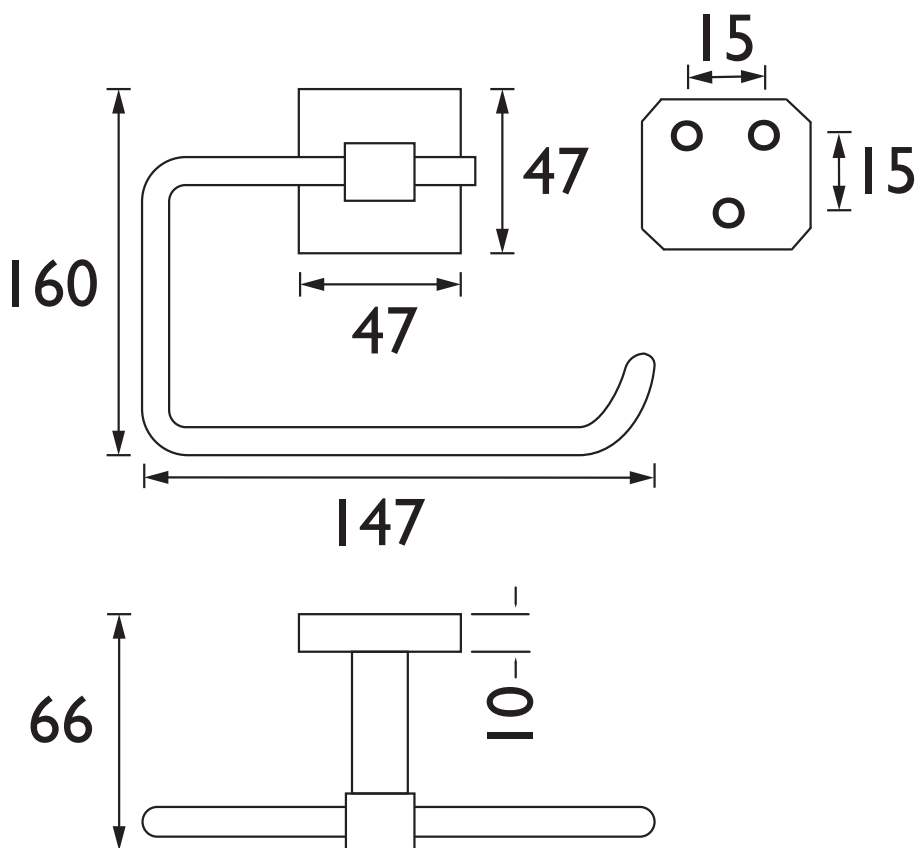

Specification

Contemporary or Traditional:	Contemporary
Main Construction Material:	Brass
What's in the Box?:	1 x Toilet Roll Holder, 1 x Fixing Kit, 1 x Fitting Instructions

Features:

- Height 160mm
- Width 147mm
- Depth 66mm
- 15mm Fixing hole centres
- Also available in other finishes

Product Certifications:

For more products, visit our website:
<http://www.bristan.com>

Dimensions (measurements in mm)

TECHNICAL DATA SHEET

BRISTAN

D2.1