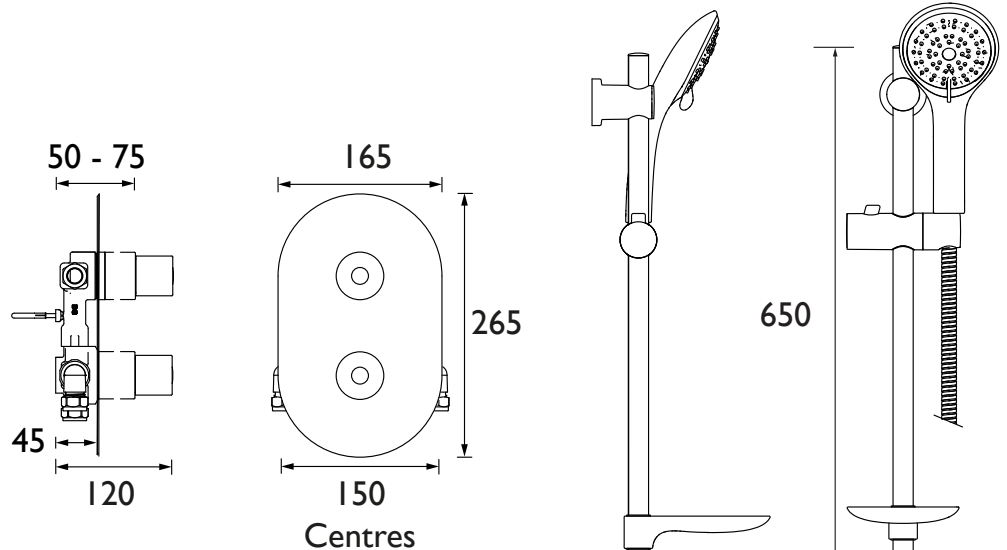

AR3 SHCMT C

ARTISAN Shower Range Artisan Recessed Thermostatic Dual Control Shower Valve with Kit Chrome

Features:

- Fully serviceable from the front
- This shower valve has been designed to fit in any UK wall cavity and therefore only needs a 35mm deep cavity
- Fitting depth including plasterboard and tiles is 45mm - 75mm
- Supplied with wall outlet
- Adjustable fixing brackets on riser rail enables existing screw holes to be used

Product Certifications:

WRAS Certificate No: 2405900
WRAS Expiry Date: 31/05/2029

For more products, visit our website:
<http://www.bristan.com>

Specification

Finish/Colour:	Chrome Plated
Main Construction Material:	Brass
No of Controls:	2
Shower Type:	Recessed Dual Control
Shower Kit:	Adjustable Riser with Multi Function Handset
Valve/Cartridge Type:	Thermostatic Cartridge & 3/4" Ceramic Disc Valve
Maximum Hot Water Supply Temperature °C:	60
Plumbing System Suitability:	Suitable for all plumbing systems, ideally balanced
Minimum Dynamic Pressure (bar):	0.2
Maximum Dynamic Pressure (bar):	5
Maximum Static Pressure (bar):	10
Connection Inlet:	15mm Compression
Connection Outlet:	15mm Compression
Isolation Valve Included:	No
Check Valve Included:	Yes

Dimensions (measurements in mm)

Flow Rates (l/min)

System Pressure (bar)	0.2	0.5	1	2	3	5
Through Handset (mixed)	6.3	10	14.1	19.9	24.4	31.5

TECHNICAL DATA SHEET

BRISTAN

D5