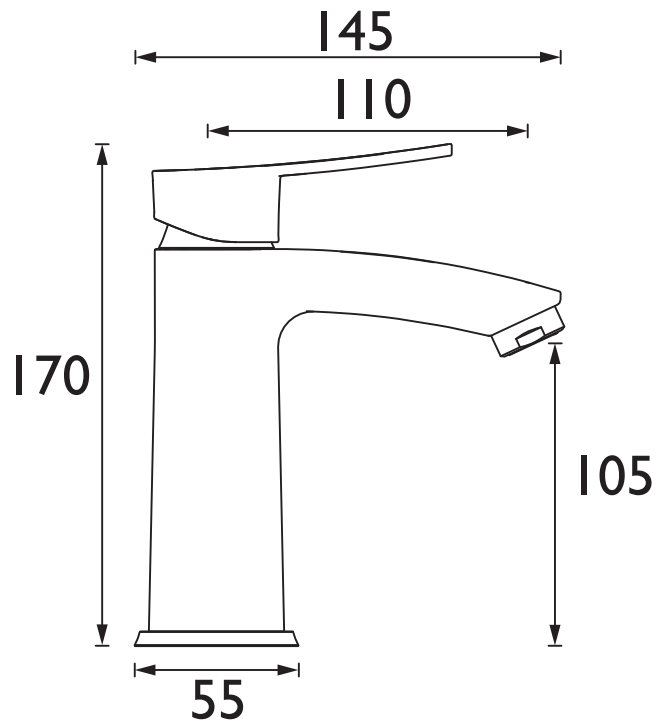

APL ES BAS BB

APPEAL Tap Range Appeal Eco Start Basin Mixer with Clicker Waste Brushed Brass

Features:

- Eco Start technology saves energy by having cold water as the default central start position of the tap handle. Hot water is only activated when the tap lever is moved from the central position, so your boiler is not unnecessarily fired up.
- This tap has a flow regulator, which limits the flow of water to 5 litres per minute, reducing the amount of water you use.
- Long life ceramic cartridge for added durability and smooth control.
- Everything you need in the box including flexible tails and clicker waste so nothing to buy separately.
- On-trend brushed brass finish to make a statement in your bathroom.
- 10-year parts and 1 year labour guarantee for peace of mind.
- Also available in chrome and black.
- Co-ordinating Bathroom taps available.

Product Certifications:

WRAS Certificate No: 2309904
WRAS Expiry Date: 30/09/2028

Specification

Product Type:	Bathroom Taps
Main Construction Material:	Brass
Mount Type:	Deck
Handle Type:	Paddle Lever
Connection Inlet:	1/2" BSP Flexible Tails
Connection Outlet:	Housed 5lpm M24 Aerator
Number of Tap Holes:	1
Valve/Cartridge Type:	35mm Cold Start Upper Seal Cartridge
Plumbing System Requirements:	Suitable for all plumbing systems
Minimum Dynamic Pressure (bar):	0.5 bar
Maximum Dynamic Pressure (bar):	5 bar
Maximum Hot Water Temperature °C:	60°C
Maximum Static Pressure (bar):	10 bar
Flow Type:	Single
Isolation Included:	No

Dimensions (measurements in mm)

Flow Rates (l/min)

System Pressure (bar)	0.5	1	2	3	5
APL ES BAS BB (mixed)	2.8	4.1	5	4.7	4.7

TECHNICAL DATA SHEET

BRISTAN

D2