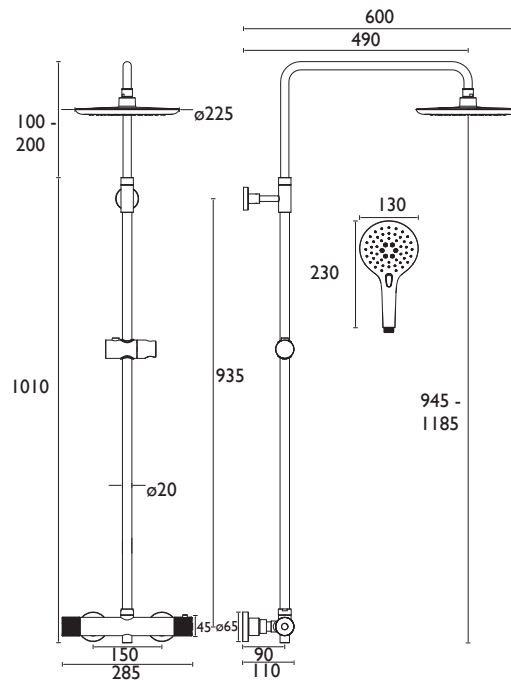

CR SHXDIVFF C

CARRE Shower Range Carre Exposed Fixed Head Bar Shower with Diverter & Kit

Features:

- All in one box - pack includes bar shower valve, hose, telescopic rigid riser rail and rub-clean anti-limescale drench head and multi function handset so nothing to buy separately
- Supplied with a fast fit Wallmount 12 fixing kit with built-in front of wall isolation valves on both the hot and cold feed, making it simple to fit, maintain and replace.
- Telescopic riser so you can adjust the height to suit your space. Giving you the flexibility to fit in a wet room/walk in shower or over a bath.
- Integral two outlet diverter so you can easily switch between the supplied handset or drench head.
- Multi function rub clean handset and drench head - limescale and debris build-up is quickly and easily removed by rubbing a finger or a cloth over the nozzles.

Product Certifications:

WRAS Certificate No: 2303902
WRAS Expiry Date: 31/03/2028

Specification

Finish/Colour:	Chrome Plated
Main Construction Material:	Brass
No of Controls:	2
Shower Type:	Bar Shower
Shower Head Type:	Both
Shower Kit:	Adjustable riser with Fixed Head
Valve/Cartridge Type:	30mm Single Lever Cartridge
Maximum Hot Water Supply Temperature °C:	65
Plumbing System Suitability:	Suitable for all plumbing systems, ideally balanced
Minimum Dynamic Pressure (bar):	0.5
Maximum Dynamic Pressure (bar):	5
Maximum Static Pressure (bar):	10
Connection Inlet:	15mm Compression
Connection Outlet:	G1/2" and Riser Outlet
Isolation Valve Included:	Yes
Check Valve Included:	Yes

Dimensions (measurements in mm)

Flow Rates (l/min)

System Pressure (bar)	0.5	1	2	3	4	5
Through Handset (mixed)	3.7	5.1	7.4	9.1	10.5	11.8
Through Fixed Head (mixed)	5.3	8.2	12.1	15.1	17.5	19.6

TECHNICAL DATA SHEET