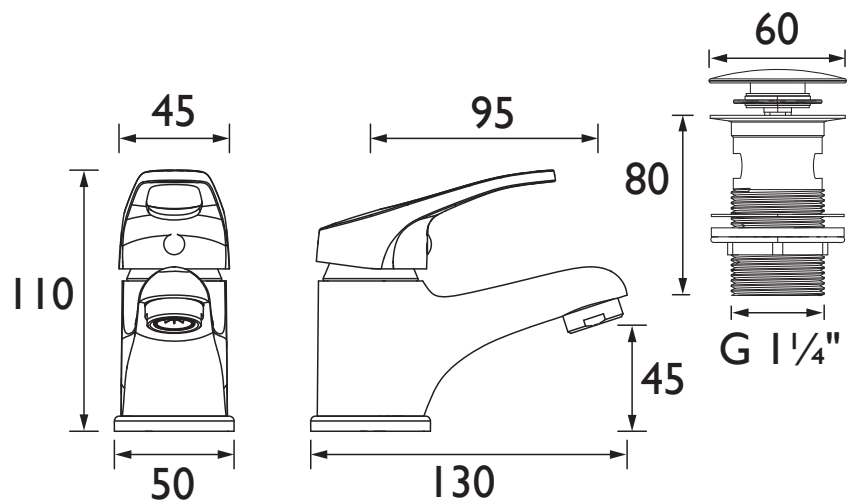

IRS BAS C

IRIS Tap Range Iris Basin Mixer with Clicker Waste Chrome

Features:

- Everything you need in the box including flexible tails and clicker waste so nothing to buy separately.
- Long life ceramic cartridge for added durability and smooth control.
- A hard-wearing, flawless, scratch resistant chrome finish that lasts for years. Salt spray tested to ensure added durability.
- 5 year parts and 1 year labour guarantee for peace of mind.
- Co-ordinating Bathroom taps and Accessories available

Product Certifications:

WRAS Certificate No: 1907936
WRAS Expiry Date: 31/07/2024

For more products, visit our website:
<http://www.bristan.com>

Specification

Product Type:	Bathroom Tap
Main Construction Material:	Brass
Mount Type:	Deck
Handle Type:	Lever Handles
Connection Inlet:	1/2" BSP Flexible Tails
Connection Outlet:	M24 Flow Straightener
Number of Tap Holes:	1
Valve/Cartridge Type:	35mm Single Lever Cartridge
Plumbing System Requirements:	Suitable for all plumbing systems
Minimum Dynamic Pressure (bar):	0.2 bar
Maximum Dynamic Pressure (bar):	5 bar
Maximum Hot Water Temperature °C:	60°C
Maximum Static Pressure (bar):	10 bar
Flow Type:	Single
Isolation Included:	N

Dimensions (measurements in mm)

Flow Rates (l/min)

System Pressure (bar)	0.2	0.5	1	2	3	5
IRS BAS C (mixed)	4.3	7.1	10.5	14	18.3	23.6

TECHNICAL DATA SHEET

BRISTAN

D4