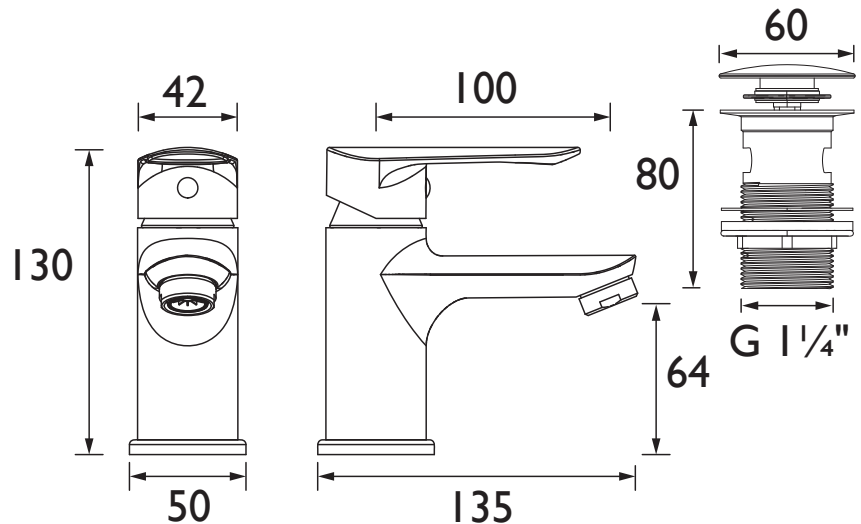

OPS BAS C

OPUS Tap Range Opus Basin Mixer with Clicker Waste Chrome

Features:

- Everything you need in the box including flexible tails and clicker waste so nothing to buy separately.
- Long life ceramic cartridge for added durability and smooth control.
- A hard-wearing, flawless, scratch resistant chrome finish that lasts for years. Salt spray tested to ensure added durability.
- 5 year parts and 1 year labour guarantee for peace of mind.
- Co-ordinating Bathroom taps, Recess shower and Accessories available.

Product Certifications:

WRAS Certificate No: 1907937
WRAS Expiry Date: 31/07/2024

For more products, visit our website:
<http://www.bristan.com>

Specification

Product Type:	Bathroom Tap
Main Construction Material:	Brass
Mount Type:	Deck
Handle Type:	Lever Handle
Connection Inlet:	1/2" BSP Flexible Tails
Connection Outlet:	M24 Flow Straightener
Number of Tap Holes:	1
Valve/Cartridge Type:	35mm Single Lever Cartridge
Plumbing System Requirements:	Suitable for all plumbing systems
Minimum Dynamic Pressure (bar):	0.2 bar
Maximum Dynamic Pressure (bar):	5 bar
Maximum Hot Water Temperature °C:	60°C
Maximum Static Pressure (bar):	10 bar
Flow Type:	Single
Isolation Included:	No

Dimensions (measurements in mm)

Flow Rates (l/min)

System Pressure (bar)	0.2	0.5	1	2	3	5
OPS BAS C (mixed)	4	6.7	9.6	13.7	16.8	21.9

TECHNICAL DATA SHEET

BRISTAN

D4