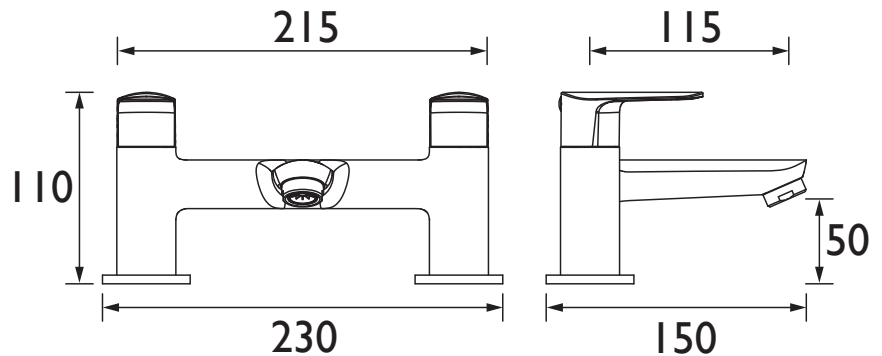

Features:

- Long life 1/4 turn ceramic disc valves for added durability and smooth control.
- Robust metal fixing nut to secure the tap in place reducing the risk of loosening over time.
- A hard-wearing, flawless, scratch resistant chrome finish that lasts for years. Salt spray tested to ensure added durability.
- 5 year parts and 1 year labour guarantee for peace of mind.
- Co-ordinating Bathroom taps, Recess shower and Accessories available.

Product Certifications:

WRAS Certificate No: 1906920
WRAS Expiry Date: 30/06/2024

For more products, visit our website:
<http://www.bristan.com>

Specification

Product Type:	Bathroom Taps
Main Construction Material:	Brass
Mount Type:	Deck
Handle Type:	Lever Handle
Connection Inlet:	3/4" BSP
Connection Outlet:	M24 Flow Straightener
Number of Tap Holes:	2
Valve/Cartridge Type:	3/4" Ceramic Disc Valve - 1/4 turn
Plumbing System Requirements:	Suitable for all plumbing systems
Minimum Dynamic Pressure (bar):	0.2 bar
Maximum Dynamic Pressure (bar):	5 bar
Maximum Hot Water Temperature °C:	60°C
Maximum Static Pressure (bar):	10 bar
Flow Type:	Single
Isolation Included:	No

Dimensions (measurements in mm)

Flow Rates (l/min)

System Pressure (bar)	0.2	0.5	1	2	3	5
OPS BF C (mixed)	20.2	32	45	63	78	101

TECHNICAL DATA SHEET

BRISTAN

D5