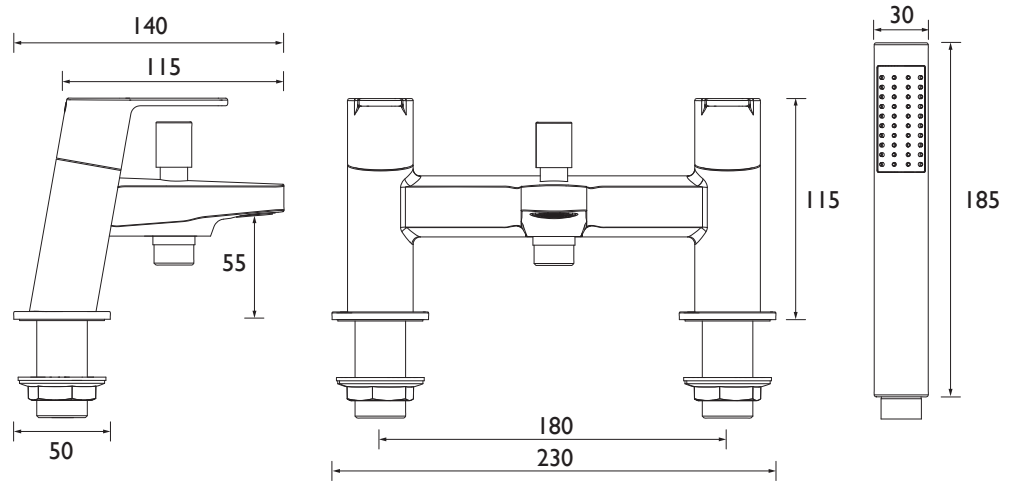

PS2 BSM C

PISA Tap Range Pisa 2 Bath Shower Mixer Chrome

Features:

- Long life and easy to use 1/4 turn ceramic disc valves
- Metal back nuts for added durability
- Includes 1.75m hose, rub-clean anti-limescale handset and wall bracket

Product Certifications:

WRAS Certificate No: 2212702
WRAS Expiry Date: 31/12/2027

For more products, visit our website:
<http://www.bristan.com>

Specification

| | |
|--|---|
| Product Type: | Bathroom Taps |
| Main Construction Material: | Brass |
| Mount Type: | Deck |
| Handle Type: | Square |
| Connection Inlet: | 3/4" BSP |
| Connection Outlet: | G 1/2" |
| Number of Tap Holes: | 2 |
| Valve/Cartridge Type: | 3/4" Ceramic Disc Valve - 1/4 turn |
| Plumbing System Requirements: | Suitable for all plumbing systems, ideally balanced |
| Minimum Dynamic Pressure (bar): | 0.3 bar |
| Maximum Dynamic Pressure (bar): | 5 bar |
| Maximum Hot Water Temperature °C: | 65°C |
| Maximum Static Pressure (bar): | 10 bar |
| Flow Type: | Single |
| Isolation Included: | No |

Dimensions (measurements in mm)

Flow Rates (l/min)

| System Pressure (bar) | 0.3 | 0.5 | 1 | 2 | 3 | 5 |
|-----------------------------|------|------|------|------|----|------|
| Through Bath Filler (mixed) | 18.3 | 23.7 | 33.5 | 47.4 | 58 | 74.9 |
| Through Handset (mixed) | 4.7 | 6.1 | 8.7 | 12.2 | 15 | 19.4 |