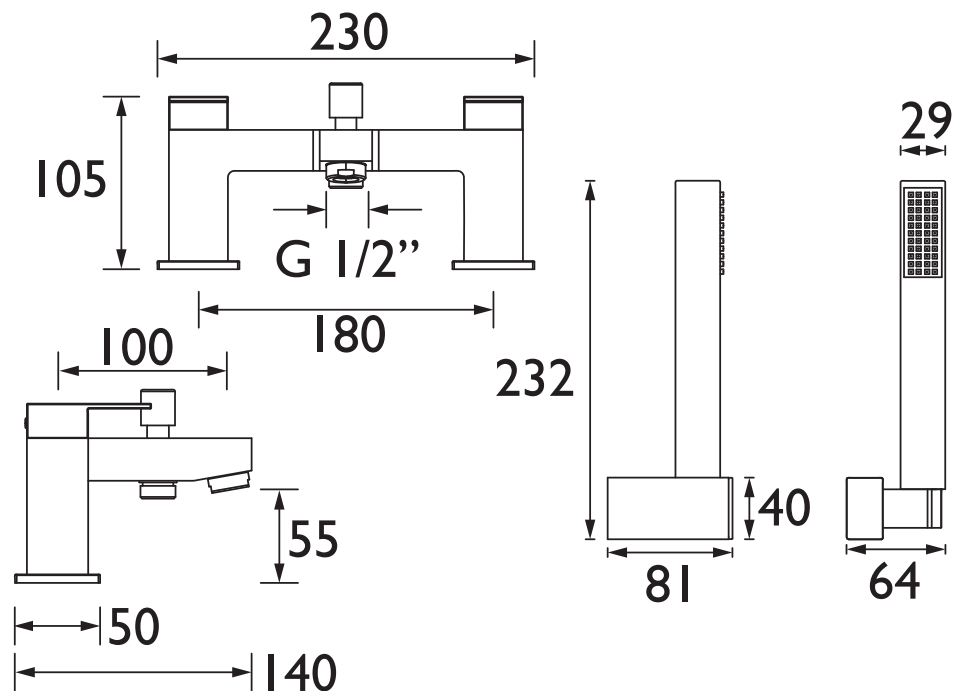

## Specification

Product Type:	Bathroom Taps
Main Construction Material:	Brass
Mount Type:	Deck
Handle Type:	Square
Connection Inlet:	3/4" BSP
Connection Outlet:	M24 Housed Aerator
Number of Tap Holes:	2
Valve/Cartridge Type:	3/4" Ceramic Disc Valve
Plumbing System Requirements:	Suitable for all plumbing systems
Minimum Dynamic Pressure (bar):	0.3 bar
Maximum Dynamic Pressure (bar):	5 bar
Maximum Hot Water Temperature °C:	60°C
Maximum Static Pressure (bar):	10 bar
Flow Type:	Single
Isolation Included:	No

## Dimensions (measurements in mm)