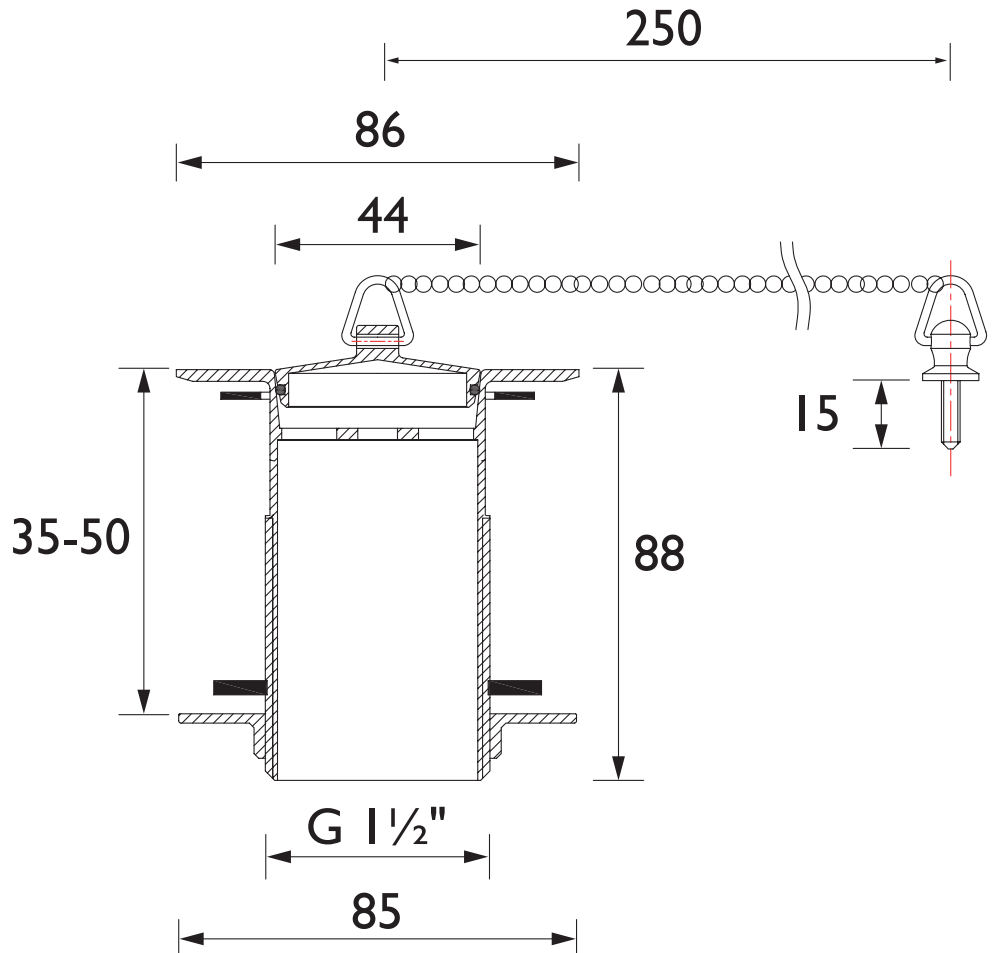

W SNK6 C

Wastes Sink Waste 6 Chrome Plated

Slotted Waste Shown

Specification

Contemporary or Traditional:	Traditional
Main Construction Material:	Brass
Connection Inlet:	G1 1/2"
Waste Flow Rate (litres per minute):	76
What's in the Box?:	1 x Unslotted Sink Waste (2 x Black Rubber Washers, 1 x Metal Back Nut), 1 x Plug With Rubber 'O' Ring In Middle, Link Chain, Wood Screw, 1 x Fitting Instructions

Features:

- Solid brass construction
- Metal back nut for added durability
- Unslotted waste suitable for use with Belfast sinks

Product Certifications:

Compliant to BS EN 274

Dimensions (measurements in mm)