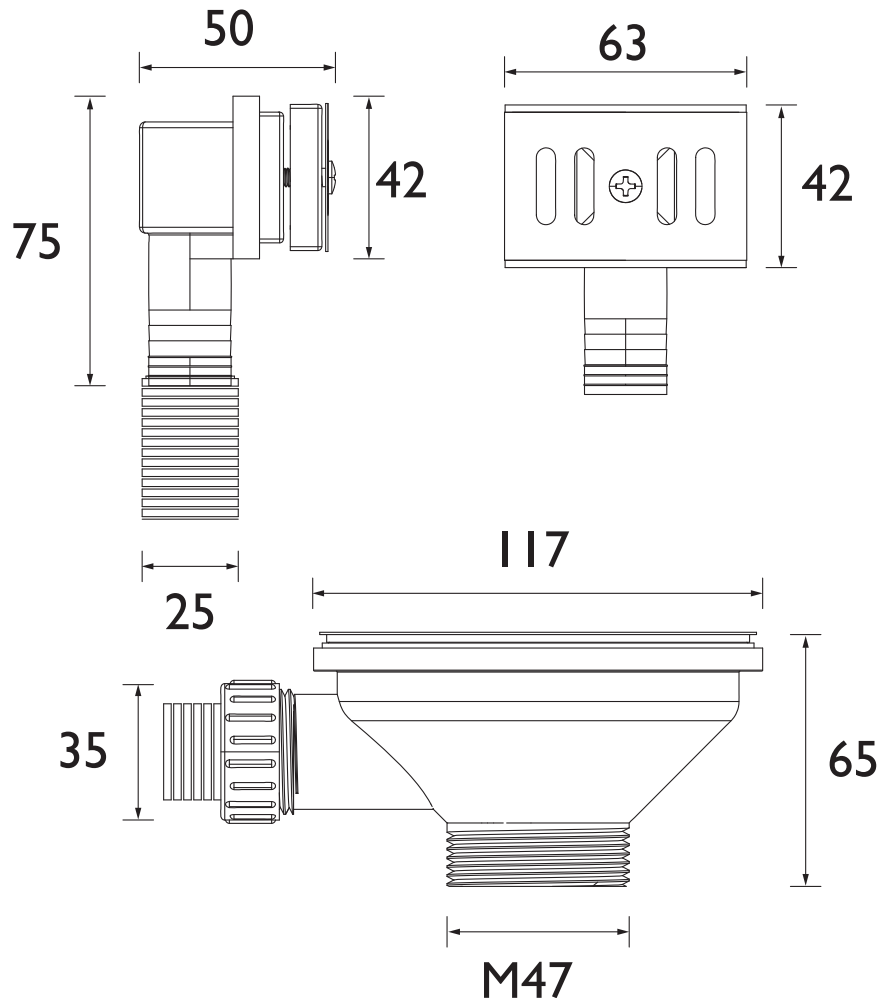

W SNK4 C

Wastes Sink Waste 4 Chrome Plated

Specification

Contemporary or Traditional:	Contemporary
Main Construction Material:	Stainless Steel
Connection Inlet:	G1 1/2"
Waste Flow Rate (litres per minute):	43
What's in the Box?:	1 x Sink Waste, 1 x White Basket With Fixed Washer, 1 x Knob And Screw, 1 x Sink Waste, 1 x Foam Washer, 1 x Black Rubber Washer, 1 x White Plastic Body, 1 x Overflow Face, 1 x Face Plate, 1 x Screw, 2 x Green Washers, 1 x Fitting Instructions

Features:

- With pull out overflow and stainless steel strainer

Product Certifications:

- Compliant to BS EN 274

For more products, visit our website:
<http://www.bristan.com>

Dimensions (measurements in mm)