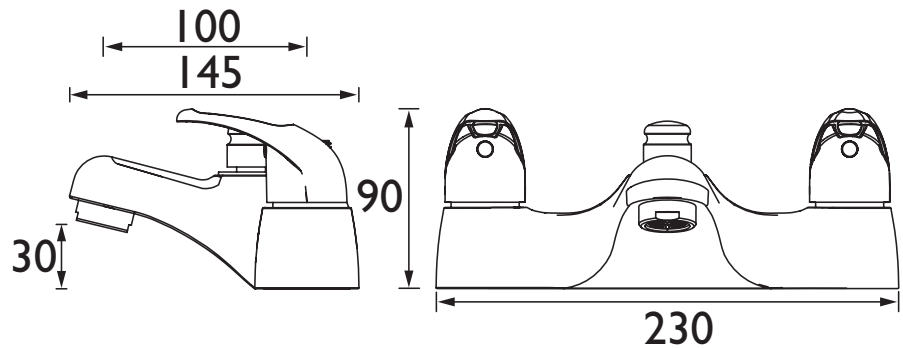

## Specification

<b>Product Type:</b>	Bathroom Taps
<b>Main Construction Material:</b>	Brass
<b>Mount Type:</b>	Deck
<b>Handle Type:</b>	Lever
<b>Connection Inlet:</b>	3/4" BSP
<b>Connection Outlet:</b>	G 1/2"
<b>Number of Tap Holes:</b>	2
<b>Valve/Cartridge Type:</b>	1/4 Turn 3/4" Ceramic Disc Valve
<b>Plumbing System Requirements:</b>	Suitable for all plumbing systems, ideally balanced
<b>Minimum Dynamic Pressure (bar):</b>	0.2 bar
<b>Maximum Dynamic Pressure (bar):</b>	5.0 bar
<b>Maximum Hot Water Temperature °C:</b>	65°C
<b>Maximum Static Pressure (bar):</b>	10 bar
<b>Flow Type:</b>	Single
<b>Isolation Included:</b>	No

## Dimensions (measurements in mm)