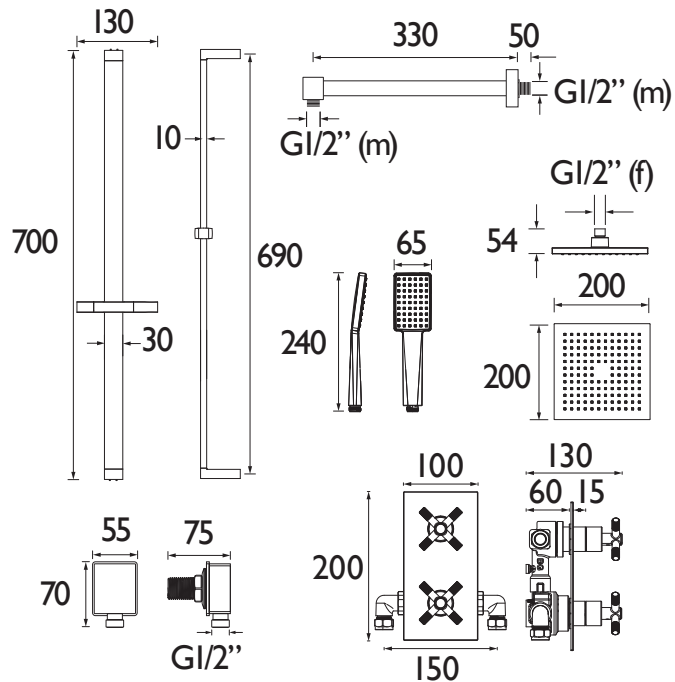

CRU BB SHWR PK

CRUZAR Shower Range Cruzar Concealed Shower with Fixed Head and Flexible Riser Kit Brushed Brass

Features:

- All in one box - pack includes shower valve with integral two outlet diverter, slimline 200mm round drench head with shower arm, and shower kit with an adjustable riser rail plus a multi function handset and wall outlet.
- Adjustable fixing brackets on riser rail enables existing screw holes to be used
- Multi function rub clean handset and drench head - limescale and debris build-up is quickly and easily removed by rubbing a finger or a cloth over the nozzles.
- Slim design recessed shower valve will fit into a cavity space as small as 35mm for hassle-free installation.
- Integral two outlet diverter so you can easily switch between the handset or drench head.

Product Certifications:

Specification

| | |
|--|--------------------------------------|
| Finish/Colour: | Brushed Brass |
| Main Construction Material: | Brass |
| No of Controls: | 2 |
| Shower Type: | Dual Control |
| Shower Head Type: | Fixed Head |
| Shower Kit: | Adjustable Riser Kit with Fixed Head |
| Valve/Cartridge Type: | 40mm Diverter Cartridge |
| Maximum Hot Water Supply Temperature °C: | 65 |
| Plumbing System Suitability: | Suitable for all plumbing systems |
| Minimum Dynamic Pressure (bar): | 0.2 |
| Maximum Dynamic Pressure (bar): | 5 |
| Maximum Static Pressure (bar): | 10 |
| Connection Inlet: | 15mm Compression |
| Connection Outlet: | G 1/2" |
| Isolation Valve Included: | No |
| Check Valve Included: | Yes |

Dimensions (measurements in mm)

Flow Rates (l/min)

| System Pressure (bar) | 0.2 | 0.5 | 1 | 2 | 3 | 5 |
|----------------------------|-----|-----|-----|-----|-----|-----|
| Through Handset (mixed) | 1.6 | 3.5 | 5.5 | 8.5 | 10 | 11 |
| Through Fixed Head (mixed) | 2.5 | 4.2 | 5.9 | 6.5 | 7.3 | 8.6 |

TECHNICAL
DATA
SHEET

BRISTAN