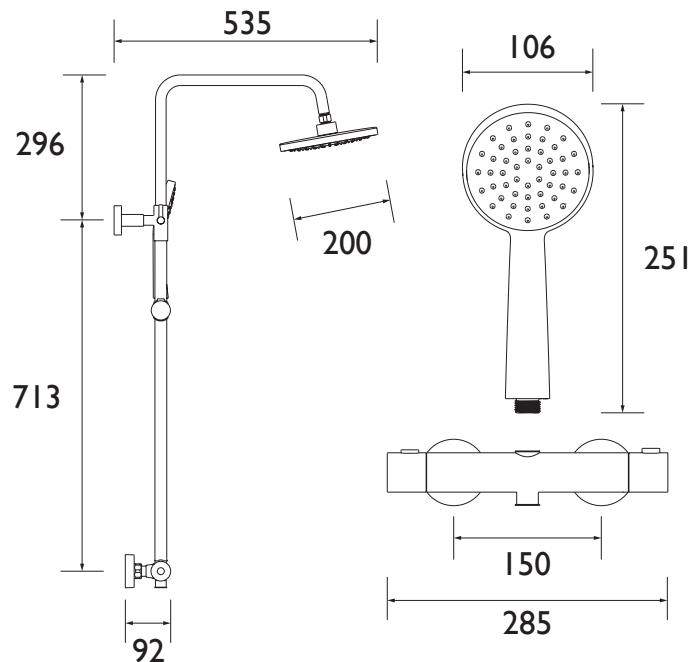

### Features:

- All in one box - pack includes bar shower valve, hose, telescopic rigid riser rail and rub-clean anti-limescale drench head and single function handset so nothing to buy separately.
- Supplied with Bristan's Wall Mount 10 fast fixing kit for easier retro installation.
- Telescopic riser so you can adjust the height to suit your space. Giving you the flexibility to fit in a wet room/walk in shower or over a bath.
- Integral two outlet diverter so you can easily switch between the handset or drench head.
- Rub clean handset and drench head - limescale and debris build-up is quickly and easily removed by rubbing a finger or a cloth over the nozzles.

### Specification

Finish/Colour:	Chrome Plated
Main Construction Material:	ABS; Stainless Steel
No of Controls:	2
Shower Type:	Bar Shower
Shower Head Type:	Fixed Head and Single Function Handset
Shower Kit:	Telescopic Riser with Fixed Head
Valve/Cartridge Type:	Thermostatic Cartridge
Maximum Hot Water Supply Temperature °C:	60
Plumbing System Suitability:	Suitable for all plumbing systems, ideally balanced
Minimum Dynamic Pressure (bar):	0.5
Maximum Dynamic Pressure (bar):	5
Maximum Static Pressure (bar):	10
Connection Inlet:	1/2" Compression
Connection Outlet:	G1/2" and Riser Outlet
Isolation Valve Included:	No
Check Valve Included:	Yes

### Dimensions (measurements in mm)