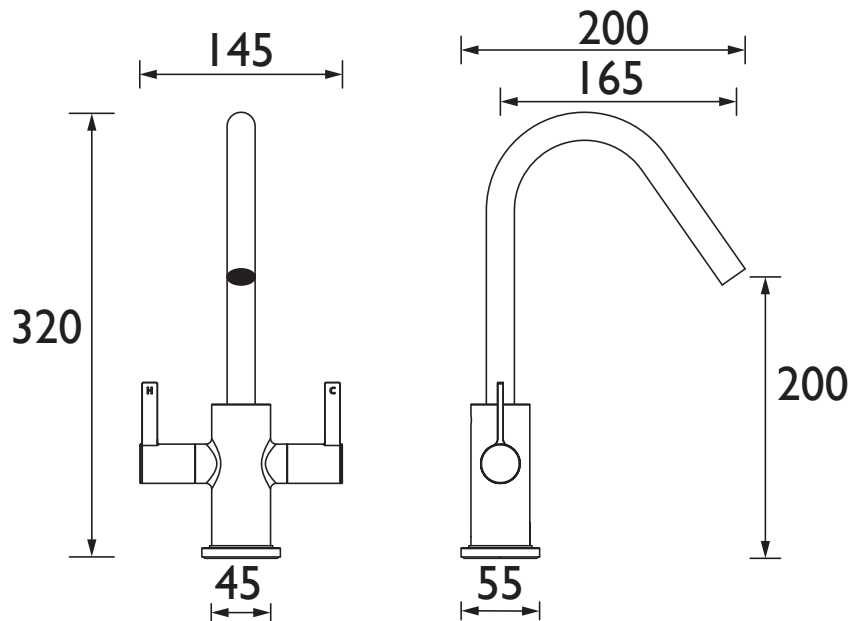

### Features:

- Unique patented top fix design, for simple installation from above the sink.
- Simply drop and twist the top fix base into the tap hole from above, and lock into place with the Allen key provided.
- Two supplied isolation valves and flexi tails mean you can connect to the water supply at this point and isolate the base.
- Push the tap on to the base and secure into position with the supplied Easyfit tool and screws.
- Everything you need in the box including an Allen key, isolation valves, Top Fix Easyfit base, Easyfit tool and flexi tails
- Swivel spout for easy use
- Long life 1/4 turn ceramic disc valves for added durability and ease of use
- High quality metal fixings for security and durability
- Also available in other finishes.
- 10 year parts and 1 year labour guarantee for peace of mind.

### Specification

Product Type:	Kitchen Taps
Main Construction Material:	Brass
Mount Type:	Deck
Handle Type:	Lever
Connection Inlet:	1/2" BSP Flexible Tails
Connection Outlet:	Anti-Splash
Number of Tap Holes:	1
Valve/Cartridge Type:	1/2" Ceramic Disc Valve
Plumbing System Requirements:	Suitable for all plumbing systems
Minimum Dynamic Pressure (bar):	0.5 bar
Maximum Dynamic Pressure (bar):	5.0 bar
Maximum Hot Water Temperature °C:	65°C
Maximum Static Pressure (bar):	10 bar
Flow Type:	Single
Isolation Included:	Yes

### Dimensions (measurements in mm)