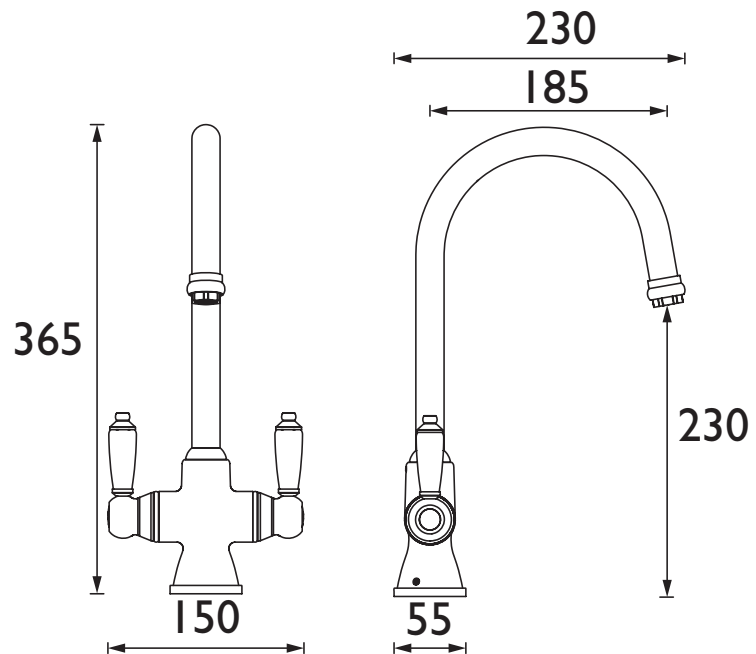

RS SNK EF BB

RENAISSANCE Tap Range

Renaissance Easyfit
Sink Mixer Brushed Brass

Specification

Product Type:	Kitchen Taps
Main Construction Material:	Brass
Mount Type:	Deck
Handle Type:	Lever
Connection Inlet:	1/2" BSP Female Flexible Tails
Connection Outlet:	Anti-Splash
Number of Tap Holes:	1
Valve/Cartridge Type:	1/2" Ceramic Disc Valve - 1/4 turn
Plumbing System Requirements:	Suitable for all plumbing systems, ideally balanced
Minimum Dynamic Pressure (bar):	0.4 bar
Maximum Dynamic Pressure (bar):	5 bar
Maximum Hot Water Temperature °C:	65°C
Maximum Static Pressure (bar):	10 bar
Flow Type:	Single
Isolation Included:	Yes

Features:

- Unique patented top fix design, for simple installation from above the sink.
- Simply drop and twist the top fix base into the tap hole from above, and lock into place with the Allen key provided.
- Two supplied isolation valves and flexi tails mean you can connect to the water supply at this point and isolate the base.
- Push the tap on to the base and secure into position with the supplied Easyfit tool and screws.
- Everything you need in the box including an Allen key, isolation valves, Top Fix Easyfit base, Easyfit tool and flexi tails
- Swivel spout for easy use
- Long life 1/4 turn ceramic disc valves for added durability and ease of use
- High quality metal fixings for security and durability
- Also available in other finishes.
- 10 year parts and 1 year labour guarantee for peace of mind.

Dimensions (measurements in mm)

Product Certifications:

WRAS Cert. Number: 2206914
WRAS Expiry Date: 30/06/2027

Flow Rates (l/min)

System Pressure (bar)	0.4	0.5	1	2	3	5
RS SNK EF BB (mixed)	14.1	16	22.1	33.3	40	50.1