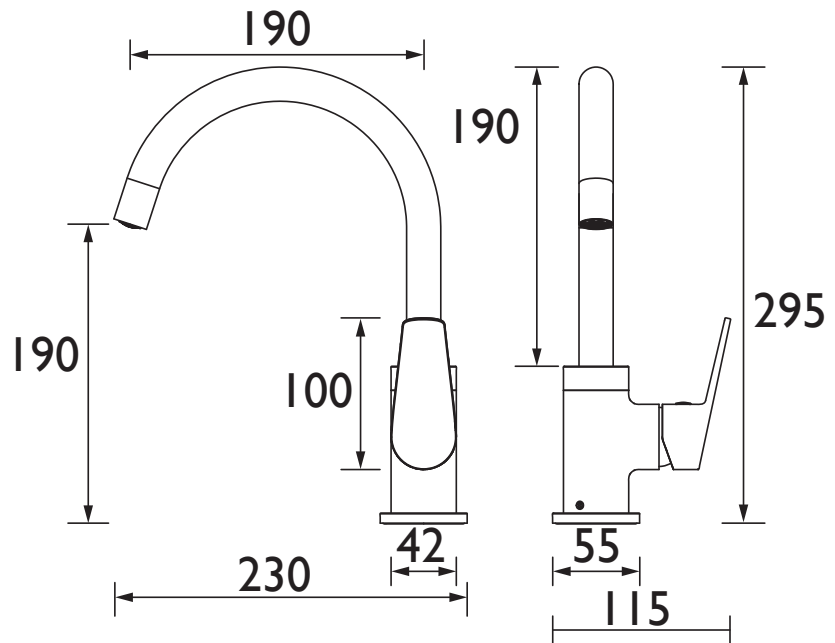

RSP EFSNK BLK

RASPBERRY Tap Range Raspberry Easyfit Monobloc Sink Mixer Black

Features:

- Unique patented top fix design, for simple installation from above the sink.
- Simply drop and twist the top fix base into the tap hole from above, and lock into place with the Allen key provided.
- Two supplied isolation valves and flexi tails mean you can connect to the water supply at this point and isolate the base.
- Push the tap on to the base and secure into position with the supplied Easyfit tool and screws.
- Everything you need in the box including an Allen key, isolation valves, Top Fix Easyfit base, Easyfit tool and flexi tails
- Swivel spout for easy use
- Long life ceramic cartridge for added durability and ease of use
- High quality metal fixings for security and durability
- Also available in other finishes.
- 10 year parts and 1 year labour guarantee for peace of mind.

Product Certifications:

WRAS Cert. Number: 1911936
WRAS Expiry Date: 30/11/2024

Specification

Product Type:	Kitchen Taps
Main Construction Material:	Brass
Mount Type:	Deck Mounted
Handle Type:	Lever Handle
Connection Inlet:	1/2" BSP Flexible Tails
Connection Outlet:	Anti Splash
Number of Tap Holes:	1
Valve/Cartridge Type:	35mm Cartridge
Plumbing System Requirements:	Suitable for all plumbing systems
Minimum Dynamic Pressure (bar):	0.3 bar
Maximum Dynamic Pressure (bar):	5.0 bar
Maximum Hot Water Temperature °C:	65°C
Maximum Static Pressure (bar):	10 bar
Flow Type:	Single Flow
Isolation Included:	Yes

Dimensions (measurements in mm)

Flow Rates (l/min)

System Pressure (bar)	0.3	0.5	1	2	3	5
RSP EFSNK BLK (mixed)	6.7	8.8	13.2	19	23.6	30.3

TECHNICAL DATA SHEET

BRISTAN

D3