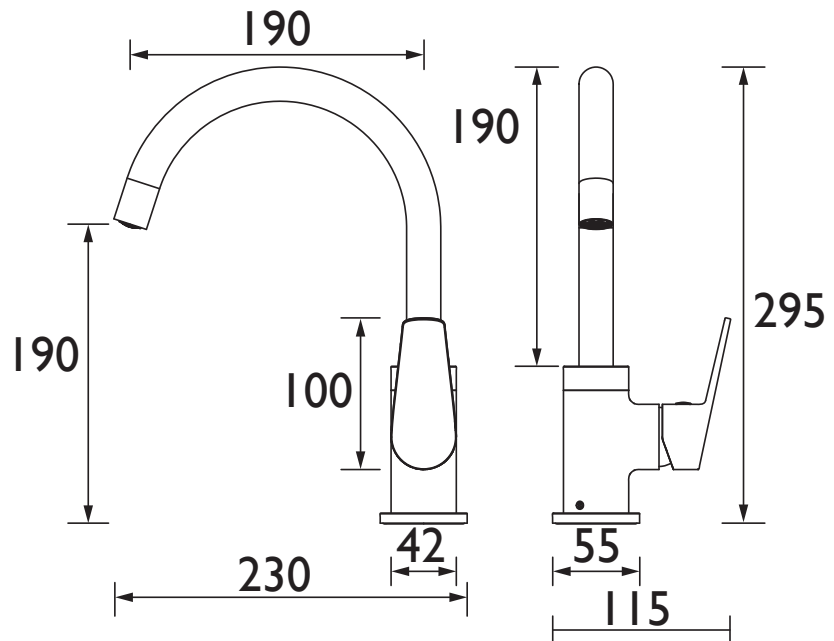

RSP EFSNK SS

RASPBERRY Tap Range Raspberry Easyfit Monobloc Sink Mixer Stainless Steel

Features:

- Unique patented top fix design, for simple installation from above the sink.
- Simply drop and twist the top fix base into the tap hole from above, and lock into place with the Allen key provided.
- Two supplied isolation valves and flexi tails mean you can connect to the water supply at this point and isolate the base.
- Push the tap on to the base and secure into position with the supplied Easyfit tool and screws.
- Everything you need in the box including an Allen key, isolation valves, Top Fix Easyfit base, Easyfit tool and flexi tails
- Swivel spout for easy use
- Long life ceramic cartridge for added durability and ease of use
- High quality metal fixings for security and durability
- Also available in other finishes.
- 10 year parts and 1 year labour guarantee for peace of mind.

Product Certifications:

WRAS Cert. Number: 1911936
WRAS Expiry Date: 30/11/2024

Specification

Product Type:	Kitchen Taps
Main Construction Material:	Brass
Mount Type:	Deck Mounted
Handle Type:	Lever Handle
Connection Inlet:	1/2" BSP Flexible Tails
Connection Outlet:	Anti Splash
Number of Tap Holes:	1
Valve/Cartridge Type:	35mm Cartridge
Plumbing System Requirements:	Suitable for all plumbing systems
Minimum Dynamic Pressure (bar):	0.3 bar
Maximum Dynamic Pressure (bar):	5.0 bar
Maximum Hot Water Temperature °C:	65°C
Maximum Static Pressure (bar):	10 bar
Flow Type:	Single Flow
Isolation Included:	Yes

Dimensions (measurements in mm)

Flow Rates (l/min)

System Pressure (bar)	0.3	0.5	1	2	3	5
RSP EFSNK SS (mixed)	6.7	8.8	13.2	19	23.6	30.3

TECHNICAL DATA SHEET

BRISTAN

D3