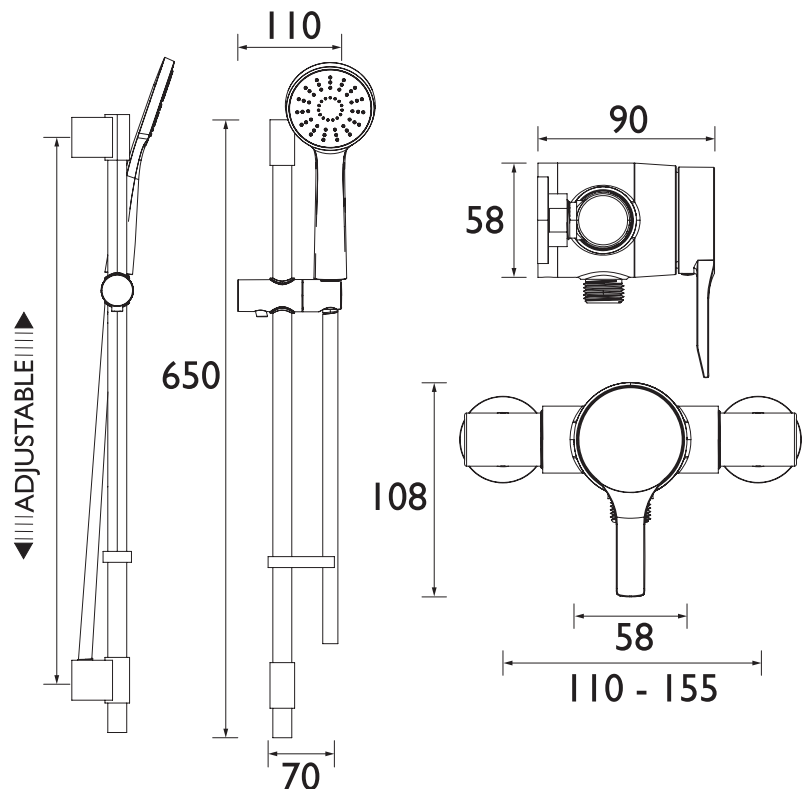

### Features:

- All in one box - pack includes shower valve, hose, hose retainer, riser rail and a rub-clean anti-limescale single function handset so nothing to buy separately.
- Easy installation with adjustable elbow inlets which enable you to use on existing pipework centres between 110mm and 155mm so there's no need for retiling.
- Rub-clean handset - limescale and debris build-up is quickly and easily removed by rubbing a finger or a cloth over the nozzles.
- On-trend matt black finish to make a statement in your bathroom.
- Thermostatic cartridge with preset temperature safety stop at 42°C for family-safe showering.

### Specification

Finish/Colour:	Black
Main Construction Material:	Brass
No of Controls:	1
Shower Type:	Thermostatic
Shower Head Type:	Adjustable
Shower Kit:	Adjustable Riser
Valve/Cartridge Type:	Exposed
Maximum Hot Water Supply Temperature °C:	65
Plumbing System Suitability:	Suitable for all plumbing systems
Minimum Dynamic Pressure (bar):	0.2
Maximum Dynamic Pressure (bar):	5
Maximum Static Pressure (bar):	10
Connection Inlet:	15mm Compressions
Connection Outlet:	G 1/2"

### Dimensions (measurements in mm)