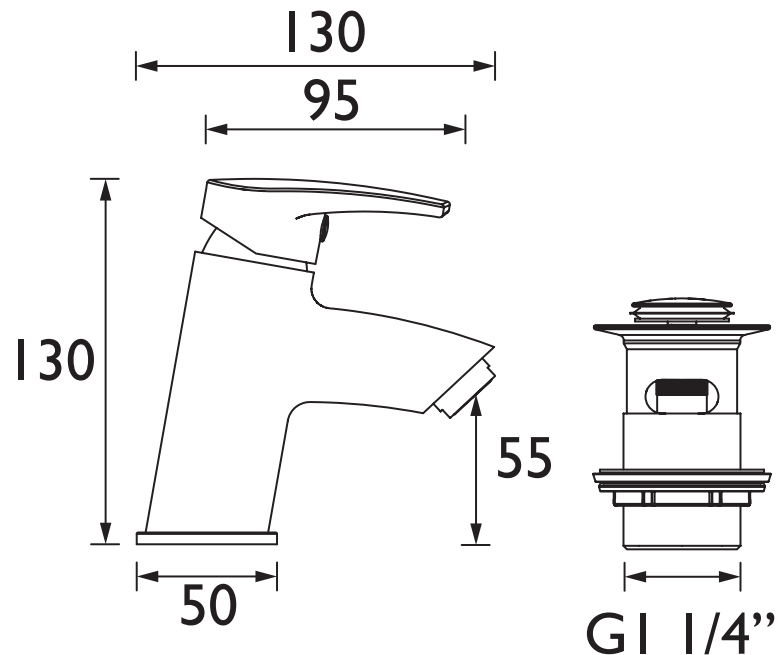

OR BAS C

ORTA Tap Range Orta Basin Mixer with Clicker Waste Chrome

Features:

- This tap has a flow regulator, which limits the flow of water to 5 litres per minute, reducing the amount of water you use.
- Everything you need in the box including flexible tails and clicker waste so nothing to buy separately.
- Long life ceramic cartridge for added durability and smooth control.
- A hard-wearing, flawless, scratch resistant chrome finish that lasts for years. Salt spray tested to ensure added durability.
- 10 year parts and 1 year labour guarantee for peace of mind.
- Co-ordinating Bathroom taps, Recess shower and Accessories available.

Product Certifications:

WRAS Certificate No: 2109902
WRAS Expiry Date: 30/09/2026

For more products, visit our website:
<http://www.bristan.com>

Specification

Product Type:	Bathroom Taps
Main Construction Material:	Brass
Mount Type:	Deck
Handle Type:	Lever
Connection Inlet:	1/2" BSP Flexible Tails
Connection Outlet:	M24 5lpm Aerator
Number of Tap Holes:	1
Valve/Cartridge Type:	35mm Single Lever Cartridge
Plumbing System Requirements:	Suitable for all plumbing systems
Minimum Dynamic Pressure (bar):	0.2 bar
Maximum Dynamic Pressure (bar):	5 bar
Maximum Hot Water Temperature °C:	65°C
Maximum Static Pressure (bar):	10 bar
Flow Type:	Single
Isolation Included:	No

Dimensions (measurements in mm)

Flow Rates (l/min)

System Pressure (bar)	0.2	0.5	1	2	3	5
OR BAS C (mixed)	2	3.3	4.7	5.3	5	5

TECHNICAL DATA SHEET

BRISTAN

D15