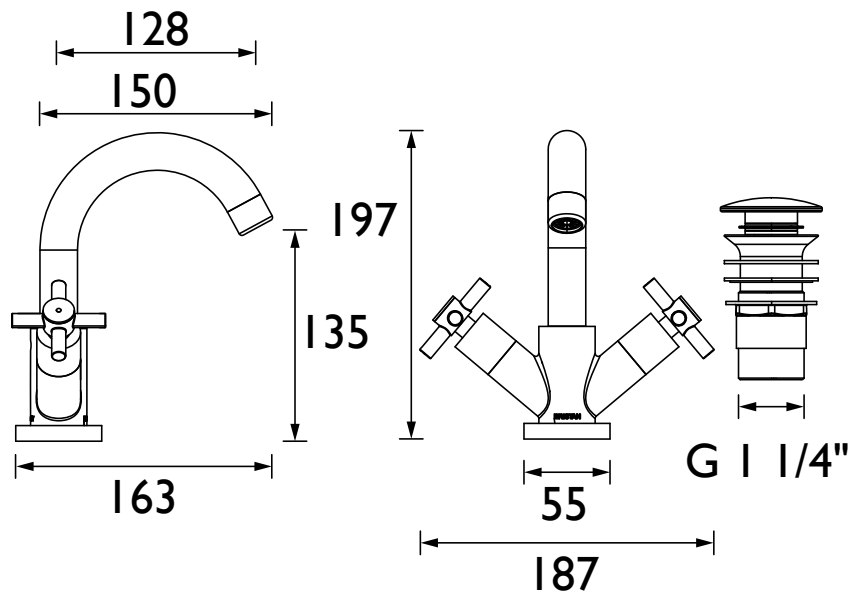

DX BAS C

DECADE BRI Tap Range Decade Basin Mixer Chrome

Features:

- Everything you need in the box including flexible tails and clicker waste so nothing to buy separately.
- Long life 1/4 turn ceramic disc valves for added durability and smooth control.
- A hard-wearing, flawless, scratch resistant chrome finish that lasts for years. Salt spray tested to ensure added durability.
- 10 year parts and 1 year labour guarantee for peace of mind.
- Co-ordinating Bathroom taps and Accessories available

Product Certifications:

WRAS Cert no: 2107906
WRAS Expiry Date: 31/07/2026

For more products, visit our website:
<http://www.bristan.com>

Specification

Product Type:	Bathroom Tap
Main Construction Material:	Brass
Mount Type:	Deck Mounted
Handle Type:	Crosshead Handles
Connection Inlet:	M10 x 15mm Flexi Connecting Pipes
Connection Outlet:	Anti-Splash
Number of Tap Holes:	1
Valve/Cartridge Type:	1/4 Turn 1/2" Ceramic Disc Valve
Plumbing System Requirements:	Suitable for all plumbing systems
Minimum Dynamic Pressure (bar):	0.2 bar
Maximum Dynamic Pressure (bar):	5.0 bar
Maximum Hot Water Temperature °C:	65°C
Maximum Static Pressure (bar):	10 bar
Flow Type:	Single Flow
Isolation Included:	No

Dimensions (measurements in mm)

Flow Rates (l/min)

System Pressure (bar)	0.2	0.5	1	2	3	5
DX BAS C (mixed)	10	15.8	22.4	31.7	38.8	50.1

TECHNICAL DATA SHEET

BRISTAN

D8