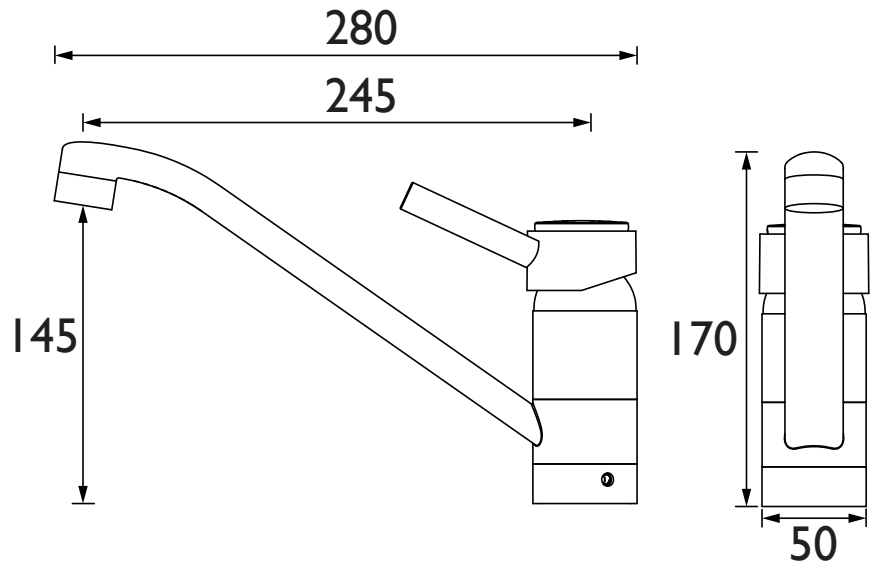

RU SNK EF C

RUBY Tap Range Ruby Easyfit Mono Sink Mixer Chrome

Features:

- A contemporary single lever kitchen tap featuring Top Fix Easyfit technology.
- Unique patented top fix design, for simple installation from above the sink.
- Simply drop and twist the top fix base into the tap hole from above, and lock into place with the Allen key provided.
- Two supplied isolation valves and flexi tails mean you can connect to the water supply at this point and isolate the base.
- Push the tap on to the base and secure into position with the supplied Easyfit tool and screws.
- Everything you need in the box including an Allen key, isolation valves, Top Fix Easyfit base, Easyfit tool and flexi tails
- Swivel spout for easy use
- Long life ceramic cartridge for added durability and smooth control.
- High quality metal fixings for security and durability
- 10 year parts and 1 year labour guarantee for peace of mind.

Product Certifications:

WRAS Certificate No: 2201900
WRAS Expiry Date: 31/01/2027

Specification

Product Type:	Kitchen Taps
Main Construction Material:	Brass
Mount Type:	Deck Mounted
Handle Type:	Lever Handle
Connection Inlet:	1/2" BSP Flexible Tails
Connection Outlet:	M24 Flow Straightener
Number of Tap Holes:	1
Valve/Cartridge Type:	Ceramic Cartridge
Plumbing System Requirements:	Suitable for all plumbing systems
Minimum Dynamic Pressure (bar):	0.3 bar
Maximum Dynamic Pressure (bar):	5.0 bar
Maximum Hot Water Temperature °C:	65°C
Maximum Static Pressure (bar):	10 bar
Flow Type:	Single Flow
Isolation Included:	Yes

Dimensions (measurements in mm)

Flow Rates (l/min)

System Pressure (bar)	0.3	0.5	1	2	3	5
RU SNK EF C (mixed)	7.6	9.8	13.9	19.7	24.2	31

TECHNICAL DATA SHEET

BRISTAN

D9