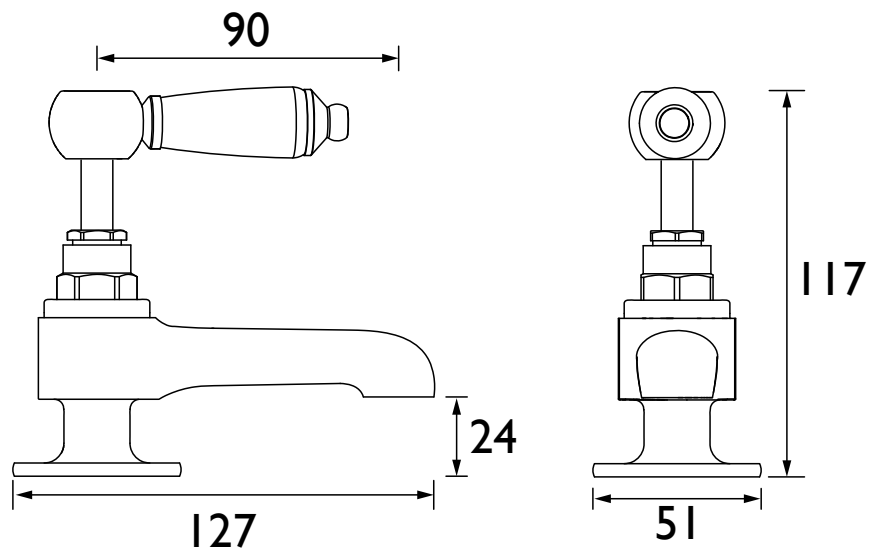

### Specification

<b>Product Type:</b>	Bathroom Taps
<b>Main Construction Material:</b>	Brass
<b>Mount Type:</b>	Deck
<b>Handle Type:</b>	Paddle
<b>Connection Inlet:</b>	1/2" BSP
<b>Connection Outlet:</b>	Open
<b>Number of Tap Holes:</b>	2
<b>Valve/Cartridge Type:</b>	1/2" Ceramic Disc Valve - 1/4 turn
<b>Plumbing System Requirements:</b>	Suitable for all plumbing systems
<b>Minimum Dynamic Pressure (bar):</b>	0.2 bar
<b>Maximum Dynamic Pressure (bar):</b>	5 bar
<b>Maximum Hot Water Temperature °C:</b>	65°C
<b>Maximum Static Pressure (bar):</b>	10 bar
<b>Isolation Included:</b>	No

### Dimensions (measurements in mm)