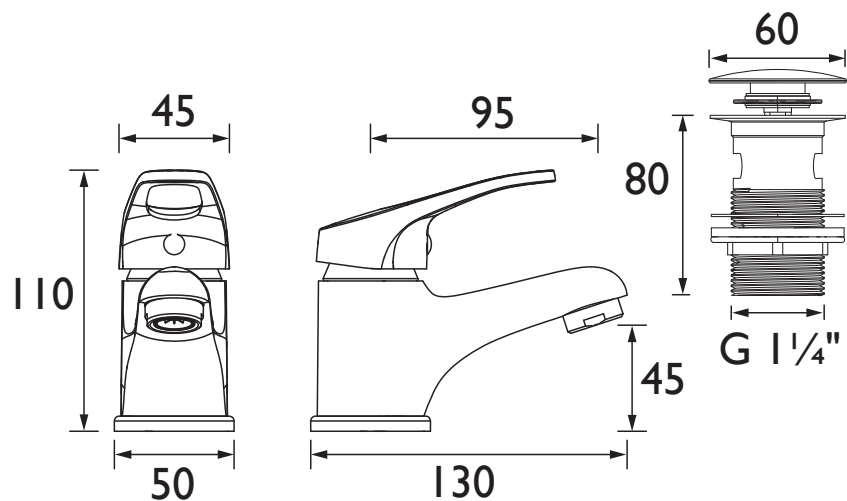

### Specification

Product Type:	Bathroom Tap
Main Construction Material:	Brass
Mount Type:	Deck
Handle Type:	Lever Handles
Connection Inlet:	1/2" BSP Flexible Tails
Connection Outlet:	M24 Flow Straightener
Number of Tap Holes:	1
Valve/Cartridge Type:	35mm Single Lever Cartridge
Plumbing System Requirements:	Suitable for all plumbing systems
Minimum Dynamic Pressure (bar):	0.2 bar
Maximum Dynamic Pressure (bar):	5 bar
Maximum Hot Water Temperature °C:	60°C
Maximum Static Pressure (bar):	10 bar
Flow Type:	Single
Isolation Included:	N

### Dimensions (measurements in mm)