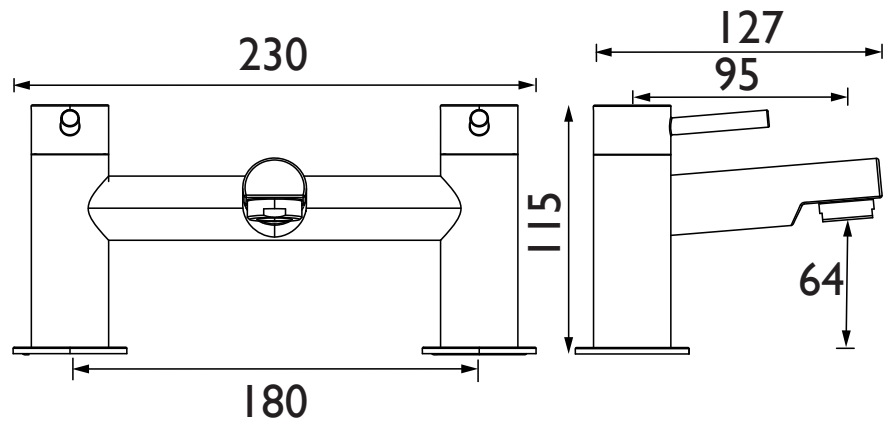

Product Certifications:

WRAS Certificate No: 240703012
WRAS Expiry Date: 31/07/2029

For more products, visit our website:
<http://www.bristan.com>

Specification

Product Type:	Bathroom Taps
Main Construction Material:	Brass
Mount Type:	Deck
Handle Type:	Lever Handle
Connection Inlet:	3/4" BSP
Connection Outlet:	M24 Flow Straightener
Number of Tap Holes:	2
Valve/Cartridge Type:	3/4" Ceramic Disc Valve - 1/4 turn
Plumbing System Requirements:	Suitable for all plumbing systems
Minimum Dynamic Pressure (bar):	0.2 bar
Maximum Dynamic Pressure (bar):	5 bar
Maximum Hot Water Temperature °C:	65°C
Maximum Static Pressure (bar):	10 bar
Flow Type:	Single
Isolation Included:	No

Dimensions (measurements in mm)

Flow Rates (l/min)

System Pressure (bar)	0.2	0.5	1	2	3	5
MIO BF C (mixed)	17.5	28.5	39.9	57.5	70.4	90.9

TECHNICAL DATA SHEET

BRISTAN

D5