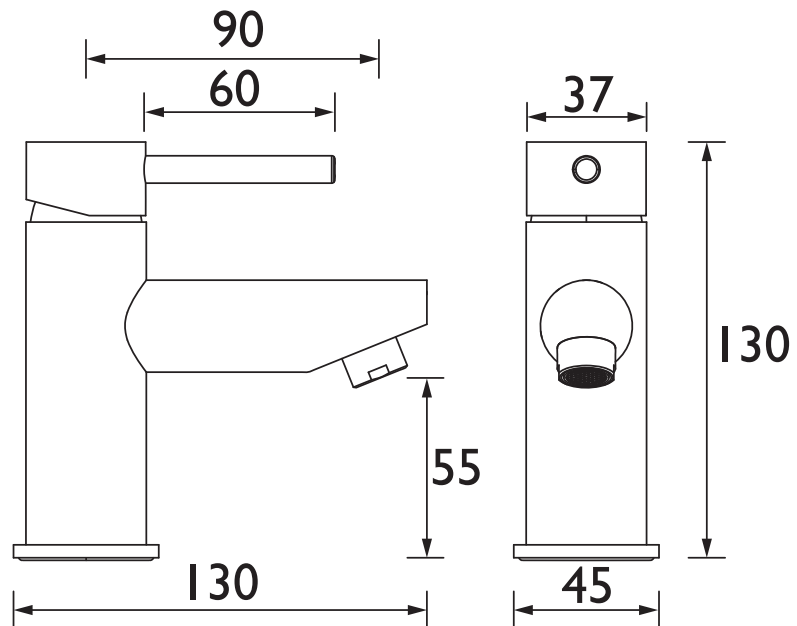

### Specification

Product Type:	Bathroom Tap
Main Construction Material:	Brass
Mount Type:	Deck Mounted
Handle Type:	Lever Handle
Connection Inlet:	1/2" BSP Flexible Tails
Connection Outlet:	M18 Flow Straightener
Number of Tap Holes:	1
Valve/Cartridge Type:	25mm Cartridge
Plumbing System Requirements:	Suitable for all plumbing systems
Minimum Dynamic Pressure (bar):	0.3 bar
Maximum Dynamic Pressure (bar):	5.0 bar
Maximum Hot Water Temperature °C:	65°C
Maximum Static Pressure (bar):	10 bar
Flow Type:	Single Flow
Isolation Included:	No

### Dimensions (measurements in mm)