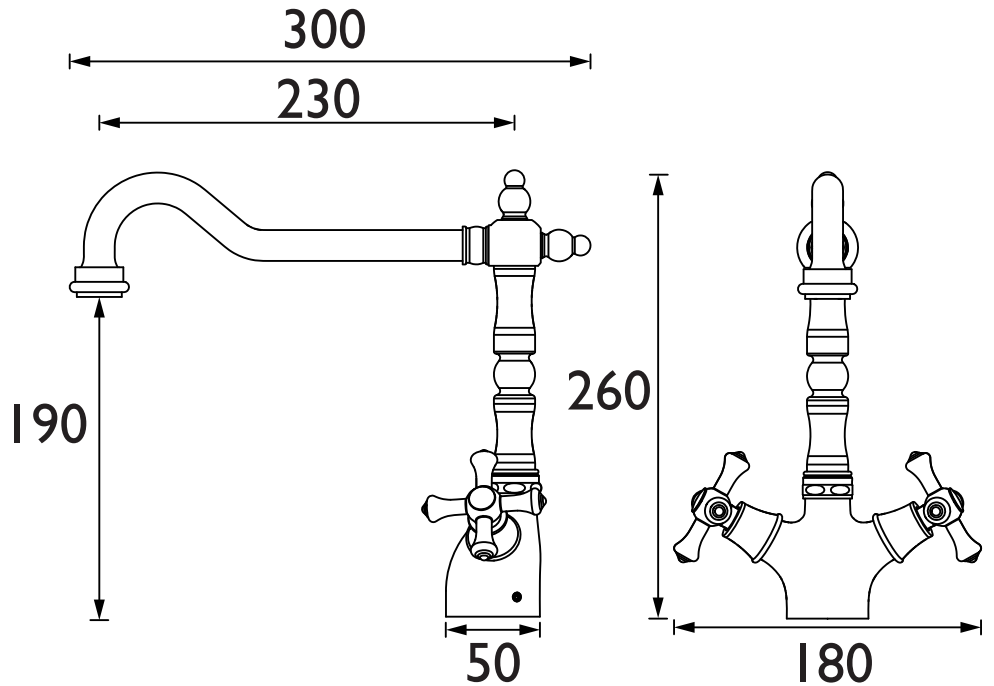

K SNK EF ABRZ

COLONIAL Tap Range Colonial Easyfit Sink Mixer Antique Bronze

Features:

- A traditional twin lever kitchen tap featuring Top Fix Easyfit technology.
- Unique patented top fix design, for simple installation from above the sink.
- Simply drop and twist the top fix base into the tap hole from above, and lock into place with the Allen key provided.
- Two supplied isolation valves and flexi tails mean you can connect to the water supply at this point and isolate the base.
- Push the tap on to the base and secure into position with the supplied Easyfit tool and screws.
- Everything you need in the box including an Allen key, isolation valves, Top Fix Easyfit base, Easyfit tool and flexi tails
- Swivel spout for easy use
- Long life 1/4 turn ceramic disc valves for added durability and smooth control.
- High quality metal fixings for security and durability
- Also available in other finishes.
- 10 year parts and 1 year labour guarantee for peace of mind

Product Certifications:

WRAS Certificate No: 2109907
WRAS Expiry Date: 30/09/2026

Specification

Product Type:	Kitchen Taps
Main Construction Material:	Brass
Mount Type:	Deck Mounted
Handle Type:	Crosshead
Connection Inlet:	1/2" BSP Flexible Tails
Connection Outlet:	M22 Flow Straightener
Number of Tap Holes:	1
Valve/Cartridge Type:	1/2" Ceramic Disc Valve - 1/4 turn
Plumbing System Requirements:	Suitable for all plumbing systems
Minimum Dynamic Pressure (bar):	0.3
Maximum Dynamic Pressure (bar):	5.0
Maximum Hot Water Temperature °C:	65°C
Maximum Static Pressure (bar):	10
Flow Type:	Single Flow
Isolation Included:	Yes

Dimensions (measurements in mm)

Flow Rates (l/min)

System Pressure (bar)	0.3	0.5	1	2	3	5
K SNK EF ABRZ (mixed)	11	14.8	21.7	30	38.2	47.2

TECHNICAL DATA SHEET

BRISTAN

D8