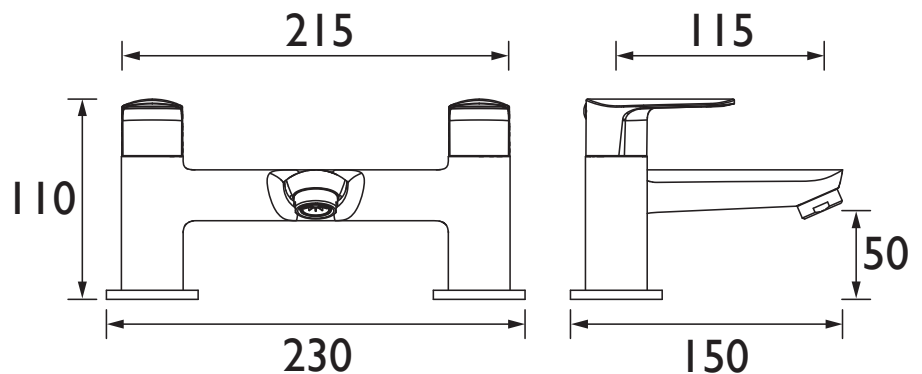

Features:

- Long life 1/4 turn ceramic disc valves for added durability and smooth control.
- Robust metal fixing nut to secure the tap in place reducing the risk of loosening over time.
- A hard-wearing, flawless, scratch resistant chrome finish that lasts for years. Salt spray tested to ensure added durability.
- 5 year parts and 1 year labour guarantee for peace of mind.
- Co-ordinating Bathroom taps, Recess shower and Accessories available.

Product Certifications:

WRAS Certificate No: 241003016
WRAS Expiry Date: 31/10/2029

For more products, visit our website:
<http://www.bristan.com>

Specification

Product Type:	Bathroom Taps
Main Construction Material:	Brass
Mount Type:	Deck
Handle Type:	Paddle
Connection Inlet:	3/4" BSP
Connection Outlet:	M24 Flow Straightener
Number of Tap Holes:	2
Valve/Cartridge Type:	3/4" Ceramic Disc Valve - 1/4 turn
Plumbing System Requirements:	Suitable for all plumbing systems
Minimum Dynamic Pressure (bar):	0.2 bar
Maximum Dynamic Pressure (bar):	5 bar
Maximum Hot Water Temperature °C:	60°C
Maximum Static Pressure (bar):	10 bar
Flow Type:	Single
Isolation Included:	No

Dimensions (measurements in mm)

Flow Rates (l/min)

System Pressure (bar)	0.2	0.5	1	2	3	5
OPS BF C (mixed)	20.2	32	45	63	78	101

TECHNICAL DATA SHEET

BRISTAN

D6