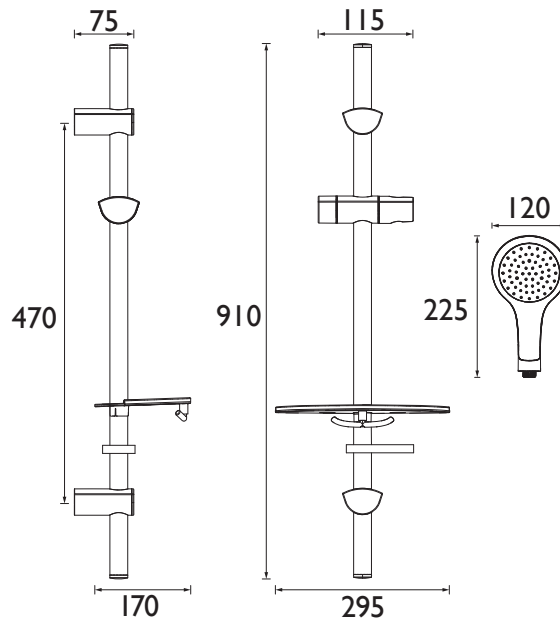

### Features:

- Extended 910mm slide rail
- Extended 1.75m hose
- Single function, rub-clean, anti-limescale handset
- Push button slider mechanism
- Soap tray with integral closed loop hose retainer

### Specification

Finish/Colour:	Chrome Plated
Main Construction Material:	Brass
Shower Kit:	Adjustable Riser
Shower Head Type:	Single Function Handset
Rub Clean Handset:	YES
Mounting Type:	Wall
Plumbing System Suitability:	Suitable for all plumbing systems
Minimum Dynamic Pressure (bar):	0.2 bar
Maximum Dynamic Pressure (bar):	5 bar
Maximum Static Pressure (bar):	10 bar
Maximum Hot Water Supply Temperature °C:	65
Connection Inlet:	G 1/2"
Connection Outlet:	G 1/2"
Isolation Included:	No
Check Valve Included:	No
What's Included:	1 x Riser Rail, 1 x Plated Shelf, 1 x Handset, 1 x Hose Cone To Nut, 1 x Green Limiter, 4 x Screws, 4 x Rawl Plugs, 1 x Allen Key, 1 x Fitting Instructions

### Dimensions (measurements in mm)