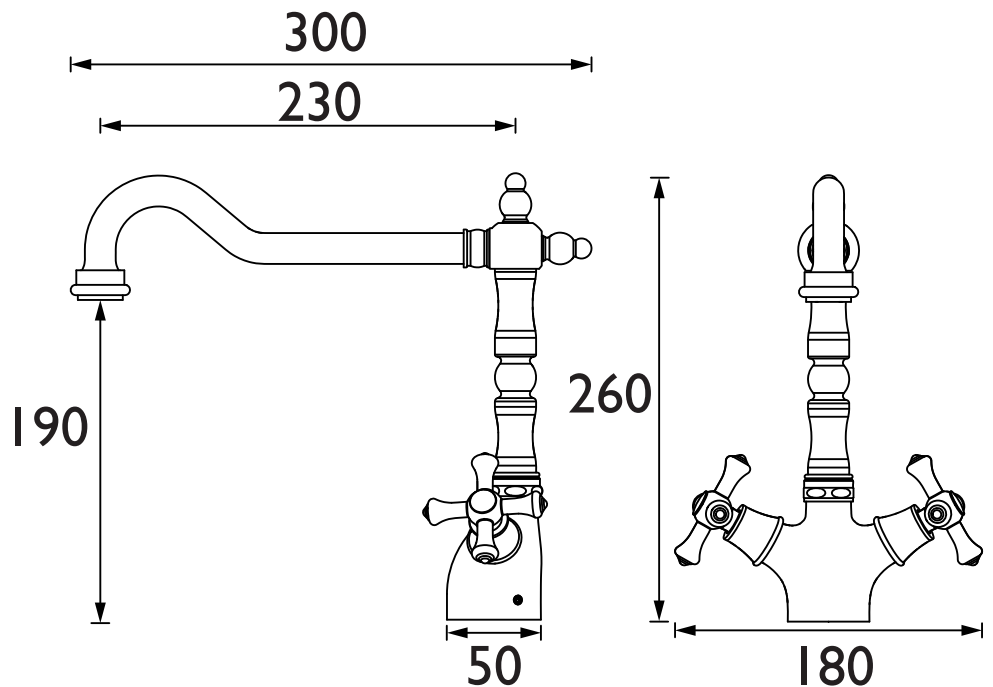

K SNK EF C

COLONIAL Tap Range Colonial Easyfit Sink Mixer Chrome

Features:

- A traditional twin lever kitchen tap featuring Top Fix Easyfit technology.
- Unique patented top fix design, for simple installation from above the sink.
- Simply drop and twist the top fix base into the tap hole from above, and lock into place with the Allen key provided.
- Two supplied isolation valves and flexi tails mean you can connect to the water supply at this point and isolate the base.
- Push the tap on to the base and secure into position with the supplied Easyfit tool and screws.
- Everything you need in the box including an Allen key, isolation valves, Top Fix Easyfit base, Easyfit tool and flexi tails
- Swivel spout for easy use
- Long life 1/4 turn ceramic disc valves for added durability and smooth control.
- High quality metal fixings for security and durability
- Also available in other finishes.
- 10 year parts and 1 year labour guarantee for peace of mind.

Product Certifications:

WRAS Certificate No: 2109907
WRAS Expiry Date: 30/09/2026

Specification

Product Type:	Kitchen Taps
Main Construction Material:	Brass
Mount Type:	Deck Mounted
Handle Type:	Crosshead
Connection Inlet:	1/2" BSP Flexible Tails
Connection Outlet:	M22 Flow Straightener
Number of Tap Holes:	1
Valve/Cartridge Type:	1/2" Ceramic Disc Valve - 1/4 turn
Plumbing System Requirements:	Suitable for all plumbing systems
Minimum Dynamic Pressure (bar):	0.3
Maximum Dynamic Pressure (bar):	5.0
Maximum Hot Water Temperature °C:	65°C
Maximum Static Pressure (bar):	10
Flow Type:	Single Flow
Isolation Included:	Yes

Dimensions (measurements in mm)

Flow Rates (l/min)

System Pressure (bar)	0.3	0.5	1	2	3	5
K SNK EF C (mixed)	11	14.8	21.7	30	38.2	47.2

TECHNICAL DATA SHEET

BRISTAN

D9