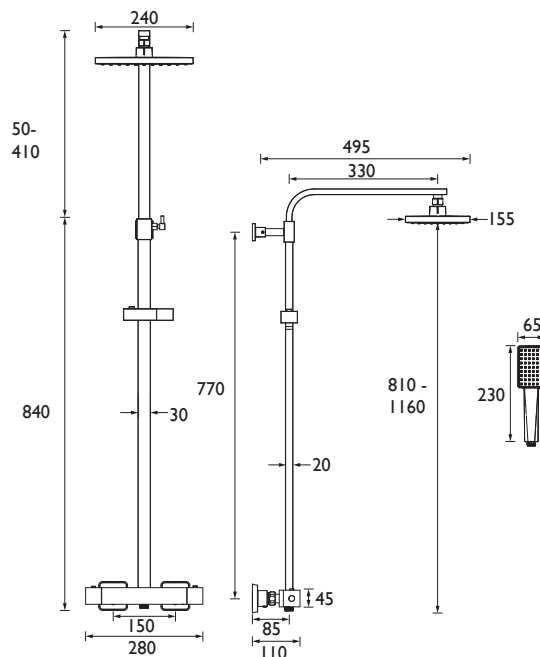

Product Certifications:

WRAS Certificate No: 2209901

WRAS Expiry Date: 30/09/2027

Specification

Finish/Colour:	Black
Main Construction Material:	Brass, Stainless Steel, ABS
No of Controls:	2
Shower Type:	Bar Shower
Shower Head Type:	Fixed Head & Single Function Handset
Shower Kit:	Telescopic Riser with Fixed Head
Valve/Cartridge Type:	Thermostatic Cartridge
Maximum Hot Water Supply Temperature °C:	60
Plumbing System Suitability:	Suitable for high pressure systems
Minimum Dynamic Pressure (bar):	1.0
Maximum Dynamic Pressure (bar):	5.0
Maximum Static Pressure (bar):	10
Connection Inlet:	15mm Compression
Connection Outlet:	G1/2" and Riser Outlet
Isolation Valve Included:	Yes
Check Valve Included:	Yes

Dimensions (measurements in mm)

Flow Rates (l/min)

System Pressure (bar)	1	2	3	4	5
Through Handset (mixed)	5.8	8.7	10.8	12.7	14.3
Through Fixed Head (mixed)	6	9.3	11.7	13.7	15.2

TECHNICAL DATA SHEET

BRISTAN