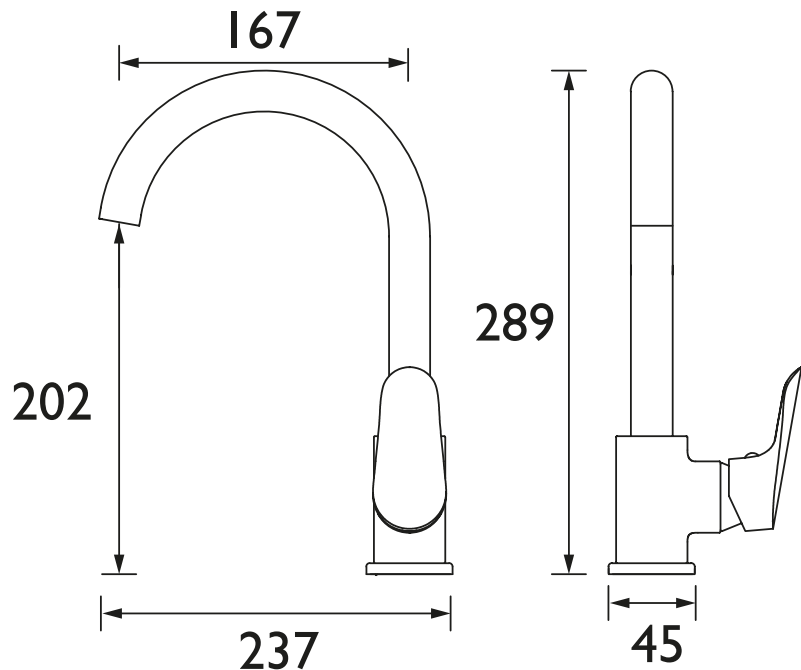

Product Certifications:

WRAS Certificate No: 241103002
WRAS Expiry Date: 30/11/2029

For more products, visit our website:
<http://www.bristan.com>

Specification

Product Type:	Kitchen Taps
Main Construction Material:	Brass
Mount Type:	Deck
Handle Type:	Lever
Connection Inlet:	1/2" BSP Flexible Tails
Connection Outlet:	M24 Flow Straightener
Number of Tap Holes:	1
Valve/Cartridge Type:	35mm Single Lever Cartridge
Plumbing System Requirements:	Suitable for all plumbing systems
Minimum Dynamic Pressure (bar):	0.2 bar
Maximum Dynamic Pressure (bar):	5 bar
Maximum Hot Water Temperature °C:	60°C
Maximum Static Pressure (bar):	10 bar
Flow Type:	Single
Isolation Included:	No

Dimensions (measurements in mm)

Flow Rates (l/min)

System Pressure (bar)	0.2	0.5	1	2	3	5
SE SNK C (mixed)	5.8	9.7	14	19.8	24.3	31.5

TECHNICAL DATA SHEET

BRISTAN

D5