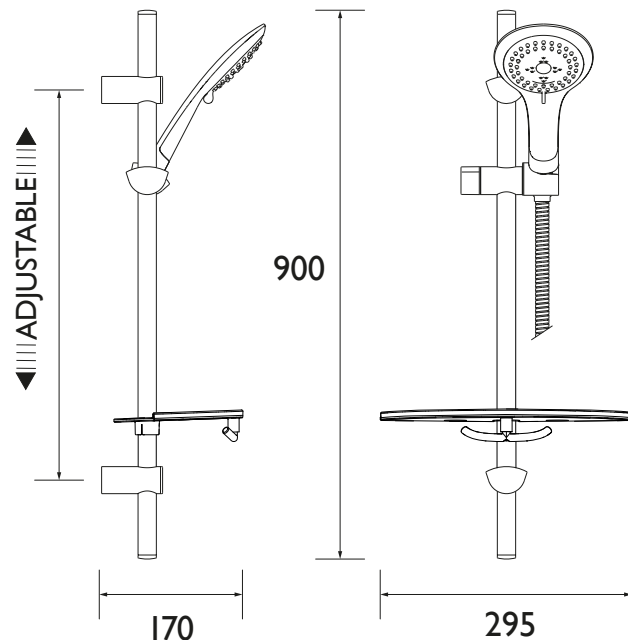

EV KIT-EEVK C

SHOWER ACC Shower Range Multi-Function Extended Slide Bar Shower Kit Chrome

Features:

- Extended 910mm slide rail
- Extended 1.75m hose
- Multi-function (3 spray settings), rub-clean, anti-limescale handset
- Push button slider mechanism
- Soap tray with integral closed loop hose retainer

Product Certifications:

WRAS Certificate No: 240503003
WRAS Expiry Date: 31/05/2029

For more products, visit our website:
<http://www.bristan.com>

Specification

Finish/Colour:	Chrome Plated
Main Construction Material:	Brass
Shower Kit:	Adjustable Riser
Shower Head Type:	Multi Function Handset
Rub Clean Handset:	Yes
Mounting Type:	Wall
Plumbing System Suitability:	Suitable for all plumbing systems
Minimum Dynamic Pressure (bar):	0.2 bar
Maximum Dynamic Pressure (bar):	5 bar
Maximum Static Pressure (bar):	10 bar
Maximum Hot Water Supply Temperature °C:	65
Connection Inlet:	G 1/2"
Connection Outlet:	G 1/2"
Isolation Included:	No
Check Valve Included:	No
What's Included:	1 x Riser Rail, 1 x Plated Shelf, 1 x Handset, 1 x Hose Cone To Nut, 1 x Green Limiter, 4 x Screws, 4 x Rawl Plugs, 1 x Allen Key, 1 x Fitting Instructions

Dimensions (measurements in mm)

Flow Rates (l/min)

System Pressure (bar)	0.2	0.5	1	2	3	5
Through Handset (mixed)	4.8	7.6	10.7	15.2	18.6	24

TECHNICAL DATA SHEET

BRISTAN

D6