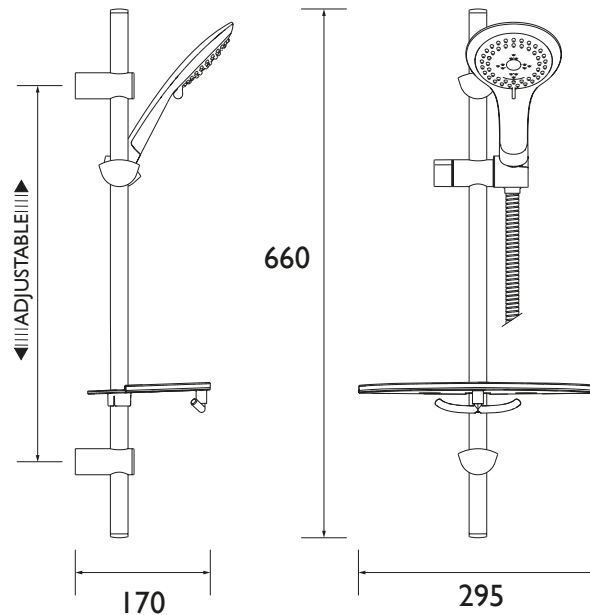

EV KIT-EFB C

SHOWER ACC Shower Range Economy Single Function Slide Bar Shower Kit Chrome

Features:

- Single function, rub clean, anti-limescale handset
- Push button slider mechanism
- 1.5m hose
- Soap tray with integral closed loop hose retainer

Product Certifications:

WRAS Certificate No: 240503003
WRAS Expiry Date: 31/05/2029

For more products, visit our website:
<http://www.bristan.com>

Specification

Finish/Colour:	Chrome Plated
Main Construction Material:	Brass
Shower Kit:	Adjustable Riser
Shower Head Type:	Single Function Handset
Rub Clean Handset:	Yes
Mounting Type:	Wall
Plumbing System Suitability:	Suitable for all plumbing systems
Minimum Dynamic Pressure (bar):	0.2 bar
Maximum Dynamic Pressure (bar):	5 bar
Maximum Static Pressure (bar):	10 bar
Maximum Hot Water Supply Temperature °C:	65
Connection Inlet:	G 1/2"
Connection Outlet:	G 1/2"
Isolation Included:	No
Check Valve Included:	No
What's Included:	1 x Riser Rail, 1 x Plated Shelf, 1 x Handset, 1 x Hose Cone To Nut, 1 x Green Limiter, 4 x Screws, 4 x Rawl Plugs, 1 x Allen Key, 1 x Fitting Instructions

Dimensions (measurements in mm)

Flow Rates (l/min)

System Pressure (bar)	0.2	0.5	1	2	3	5
Through Handset (mixed)	4.5	7.1	10	14.2	17.4	22.5

TECHNICAL DATA SHEET

BRISTAN

D5